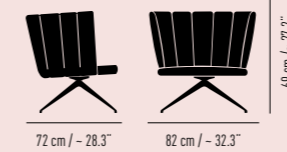

4-Fuß-Stern-Gestell SL 4-leg star frame SL
Rückenhöhe Back height: 69 cm / ~ 27.2"
Breite Width: 82 cm / ~ 32.3"
Tiefe Depth: 72 cm / ~ 28.3"
Sitzhöhe Seat height: 37 cm / ~ 14.6"
Sitzpolsterhöhe Seat cushion height: 42 cm / ~ 16.5"
Gewicht Weight: 11.4 kg / 25.1 lbs