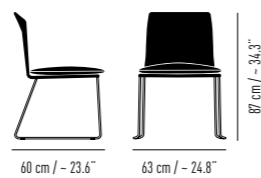

Drahtkufengestell Wire skid frame
Rückenhöhe Back height: 87 cm / ~ 34.3"
Sitzhöhe Seat height: 47 cm / ~ 18.5"
Sitzpolsterhöhe Seat cushion height: 52 cm / ~ 20.5"
Gewicht Weight: 8 kg / 17.6 lbs

MEXICO

Upholstered chair with upholstered armrests or without armrests. Seat shell and back upholstered, with stuck and firmly upholstered fluffy pillow. With plastic or felt glides. Versions according to price list.