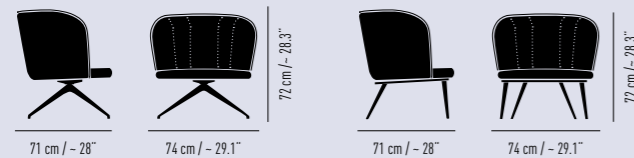

Rückenhöhe Back height: 72 cm / ~ 28.3"
Breite Width: 74 cm / ~ 29.1"
Tiefe Depth: 71 cm / ~ 28"
Sitzhöhe Seat height: 37 cm / ~ 14.6"
Sitzpolsterhöhe Seat cushion height: 42 cm / ~ 16.5"
Gewicht Weight: 11 kg / 24.3 lbs

GAIA LINE LOUNGE

Design Monica Armani

2- oder 3-Sitzer Polster-Sofa mit geschlossener Rückenlehne
und umlaufenden Keder. Sitz gegurtet und weich gepolstert.
Komfortabler Rücken aus Formholz mit Schaum. Mit Kunst-
stoff- oder Filzgleitern. Ausführungen gemäß Preisliste.

2- or 3-seater sofa upholstered with closed backrest and all-
round piping. Seat with belts and soft upholstery. Comfortable
back made of moulded wood with foam. With plastic or felt glides.
Versions according to price list.

Tiefe Depth: 73 cm / ~ 28.7"
Sitzhöhe Seat height: 37 cm / ~ 14.6"
Sitzpolsterhöhe Seat cushion height: 42 cm / ~ 16.5"