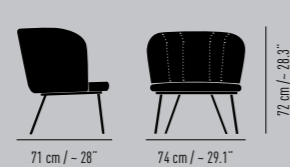

Rückenhöhe Back height: 72 cm / ~ 28.3"
Breite Width: 74 cm / ~ 29.1"
Tiefe Depth: 71 cm / ~ 28"
Sitzhöhe Seat height: 37 cm / ~ 14.6"
Sitzpolsterhöhe Seat cushion height: 42 cm / ~ 16.5"
Gewicht Weight: 11 kg / 24.3 lbs

GAIA CASUAL LOUNGE

Design Monica Armani

2- oder 3-Sitzer Polster-Sofa mit geschlossener Rückenlehne und legerem Faltenwurf. Sitz gegurtet und weich gepolstert. Komfortabler Rücken aus Formholz mit Schaum. Mit Kunststoff- oder Filzgleitern. Ausführungen gemäß Preisliste.

2- or 3-seater sofa upholstered with closed backrest and casual drapery. Seat strapped and softly upholstered. Comfortable back made of moulded wood with foam. With plastic or felt glides. Versions according to price list.