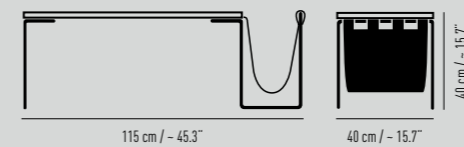

Länge Length: 115 / ~ 45.3
Breite Width: 40 cm / ~ 15.7"
Höhe Height: 40 cm / ~ 15.7"
Gewicht Weight: 8 kg / 17.6 lbs