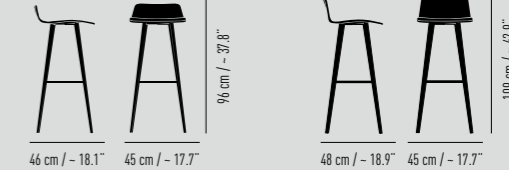

MAVERICK CASUAL

MAVERICK

Design Hoffmann Kahleiss Design | KFF

4-Fuß-Rundrohrgestell konisch 4-leg tubular steel frame conical