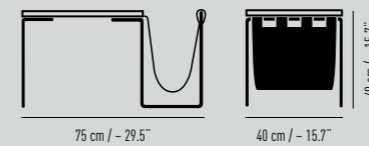

Side table with leather shelf height 40cm in 2 sizes: Table surface
75x40cm or 115x40cm. The leather rest made of hide leather. Frame metal.
With plastic or felt glides.

Länge Length: 75 / ~ 29.5
Breite Width: 40 cm / ~ 15.7"
Höhe Height: 40 cm / ~ 15.7"
Gewicht Weight: 6 kg / 13.2 lbs