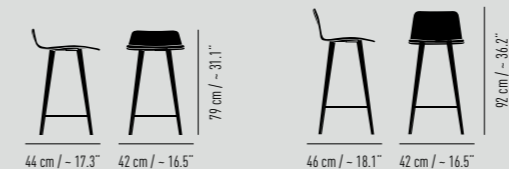

MAVERICK CASUAL

MAVERICK

Design Hoffmann Kahleiss Design | KFF

4-Fuß-Rundrohrgestell konisch 4-leg tubular steel frame conical