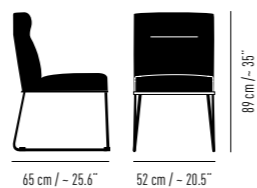

Rundrohr-Kufengestell Tubular steel skid frame
Rückenhöhe Back height: 89 cm / ~ 35"
Breite Width: 52 cm / ~ 20.5"
Tiefe Depth: 65 cm / ~ 25.6"
Sitzhöhe Seat height: 47 cm / ~ 18.5"
Sitzpolsterhöhe Seat cushion height: 53 cm / ~ 20.9"
Gewicht Weight: 10 kg / 22 lbs