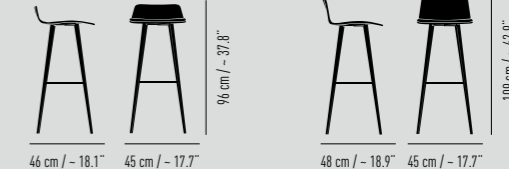

MAVERICK CASUAL

MAVERICK

Design Hoffmann Kahleiss Design | KFF

4-Fuß-Rundrohrgestell konisch 4-leg tubular steel frame conical