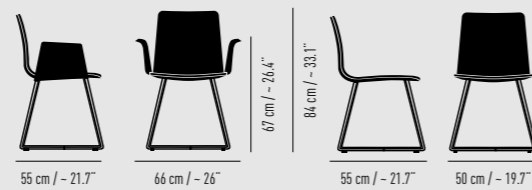

MAVERICK

Design Hoffmann Kahleiss Design | KFF

Stuhl mit gepolsterten Armlehnen oder ohne Armlehnen. Sitzschale aus Formschichtholz gepolstert und bezogen. Materialkombination möglich: Schale und Armlehnen innen gleich, Schale und Armlehnen außen in zweitem Material. Mit Kunststoff- oder Filzgleitern. Ausführungen gemäß Preisliste.

Chair with upholstered armrests or without armrests. Seat shell made of molded plywood upholstered and covered. Material combination possible: shell and armrests inside alike, shell and armrests outside in second material. With plastic or felt glides. Versions according to price list.

Drahtkreuzgestell Wire cross frame
Sitzhöhe Seat height: 47 cm / ~ 18.5"
Sitzpolsterhöhe Seat cushion height: 49 cm / ~ 19.3"
Gewicht ohne Armlehnen Weight without armrests: 8 kg / 17.6 lbs
Gewicht mit Armlehnen Weight with armrests: 10.5 kg / 23.1 lbs