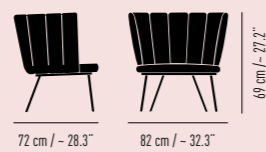

4-Fuß-Rundrohrgestell 4-leg tubular steel frame
Rückenhöhe Back height: 69 cm / ~ 27.2"
Breite Width: 82 cm / ~ 32.3"
Tiefe Depth: 72 cm / ~ 28.3"
Sitzhöhe Seat height: 37 cm / ~ 14.6"
Sitzpolsterhöhe Seat cushion height: 42 cm / ~ 16.5"
Gewicht Weight: 10.4 kg / 22.9 lbs