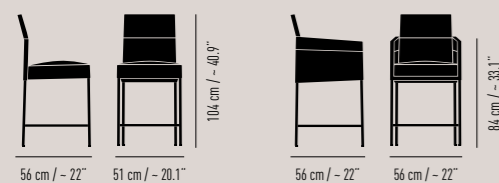

TEXAS

Design KFF

Thekenstuhl, -hocker oder Barhocker gepolstert. Effektive Sitzhöhe ca. 65cm oder 82cm. Thekenstuhl mit gepolsterten Armlehnen oder ohne Armlehnen. Stahlrohrrahmen mit Polsterholz als Unterkonstruktion. Flockenkissen (bombiert) oder flaches Schaumkissen (austauschbar). Mit Kunststoff- oder Filzgleitern. Ausführungen gemäß Preisliste.

Upholstered counter chair, counter stool or bar stool. Effective seat height approx. 65cm or 82cm. Counter chair with upholstered armrests or without armrests. Tubular steel frame with upholstered wood as substructure. Fluffy pillow (cambered) or flat foam cushion (removeable). With plastic or felt glides. Versions according to price list.

4-Fuß-Quadratrohrgestell 4-leg square steel frame
Sitzhöhe Seat height: 65 cm / ~ 25.6"
Sitzpolsterhöhe Seat cushion height: 73 cm / ~ 28.7"
Gewicht Weight: 13 kg / 28.7 lbs