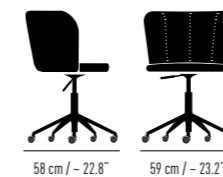

76-89 cm / - 29.9-35"

5-Fuß-Stern-Gestell SL mit Rollen 5-leg star frame SL with castors
Rückenhöhe Back height: 76-89 cm / - 29.9-35"
Breite Width: 59 cm / - 23.2"
Tiefe Depth: 58 cm / - 22.8"
Sitzhöhe Seat height: 44-57 cm / - 17.3-22.4"
Sitzpolsterhöhe Seat cushion height: 49-62 cm / - 19.3-24.4"
Gewicht Weight: 8.3 kg / 18.3 lbs

GAIA LINE