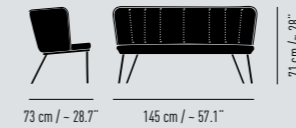

Tiefe Depth: 73 cm / ~ 28.7"
Sitzhöhe Seat height: 37 cm / ~ 14.6"
Sitzpolsterhöhe Seat cushion height: 42 cm / ~ 16.5"