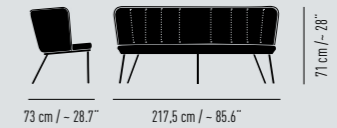

6-Fuß-Rundrohrgestell 6-leg tubular steel frame
Tiefe Depth: 73 cm / ~ 28.7"
Sitzhöhe Seat height: 37 cm / ~ 14.6"
Sitzpolsterhöhe Seat cushion height: 42 cm / ~ 16.5"