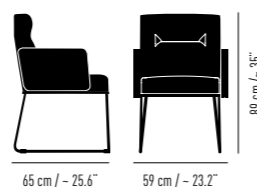

Rundrohr-Kufengestell Tubular steel skid frame
Rückenhöhe Back height: 89 cm / ~ 35"
Breite Width: 59 cm / ~ 23.2"
Tiefe Depth: 65 cm / ~ 25.6"
Armlehnenhöhe Armrest height: 67 cm / ~ 26.4"
Sitzhöhe Seat height: 47 cm / ~ 18.5"
Sitzpolsterhöhe Seat cushion height: 53 cm / ~ 20.9"
Gewicht Weight: 12 kg / 26.5 lbs