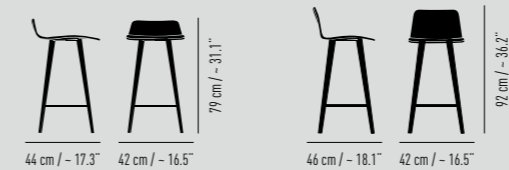

MAVERICK CASUAL

MAVERICK

Design Hoffmann Kahleiss Design | KFF

4-Fuß-Rundrohrgestell konisch 4-leg tubular steel frame conical