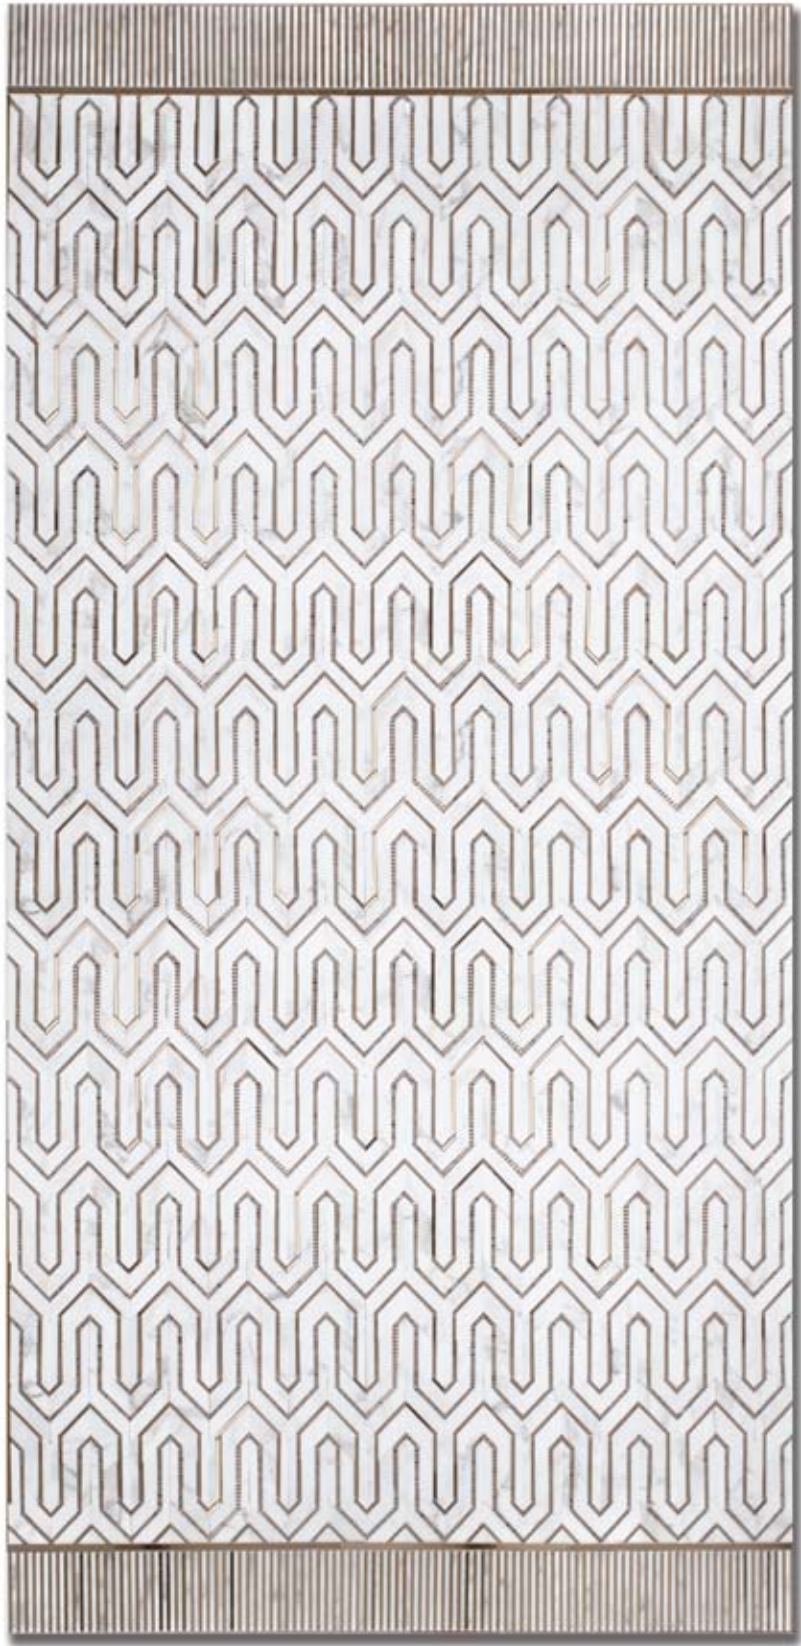

Stripe Liner

Stripe Liner Blue Lagos (H)
SDAL01-STLN01

Stripe Liner Bronze
SDAL01-STLN02

Stripe Liner Pearl Gray (P)
SDAL01-STLN03

Stripe Liner Pewter
SDAL01-STLN04

Stripe Liner Silver
SDAL01-STLN05

ALLURE

Allure Rug

Allure Rug Calacatta (P) with Bronze & Silver Mirror
SDAL01-AL01RU
40" x 80" Shown; Custom Sizes Available

Product Shown: Allure Rug Calacatta (P) with Bronze & Silver Mirror

MOSAIC CONVERSION CHART

| PROFILE | UNIT | FIELD | SIZE | DEPTH | ROWS | COLUMNS | STONES/SHEET |
|------------------|-------|----------|----------------------|-------|------|---------|--------------|
| Captivate Mosaic | piece | .87 sqft | 10 15/16" x 11 7/16" | 3/8" | N/A | N/A | N/A |
| Charisma Mosaic | piece | .62 sqft | 8 5/16" x 10 13/16" | 3/8" | N/A | N/A | N/A |
| Enchant Mosaic | piece | .94 sqft | 11 7/16" x 11 7/8" | 3/8" | N/A | N/A | N/A |
| Radiance Mosaic | piece | .87 sqft | 9 3/4" x 12 7/8" | 3/8" | N/A | N/A | N/A |
| Captivate Border | piece | .87 lft | 3 5/16" x 10 7/16" | 3/8" | N/A | N/A | N/A |
| Charisma Border | piece | 1.14 lft | 2 3/4" x 13 11/16" | 3/8" | N/A | N/A | N/A |
| Radiance Border | piece | .98 lft | 2 3/8" x 11 13/16" | 3/8" | N/A | N/A | N/A |
| Captivate Corner | piece | | 3 5/16" x 7 3/16" | 3/8" | N/A | N/A | N/A |
| Charisma Corner | piece | | 2 3/4" x 3 5/8" | 3/8" | N/A | N/A | N/A |
| Radiance Corner | piece | | 2 5/16" x 6 5/16" | 3/8" | N/A | N/A | N/A |
| Stripe Liner | piece | .97 lft | 3/8" x 11 5/8" | 3/8" | N/A | N/A | N/A |