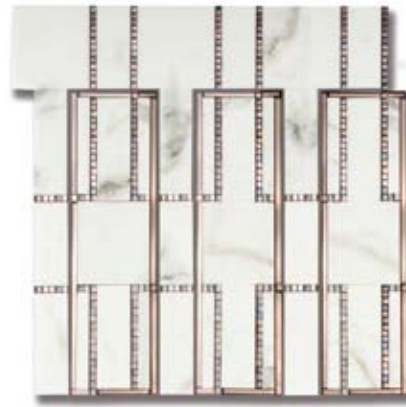

Enchant Calacatta (P) with Bronze & Pewter Mirror
MB1203-ENCHP0