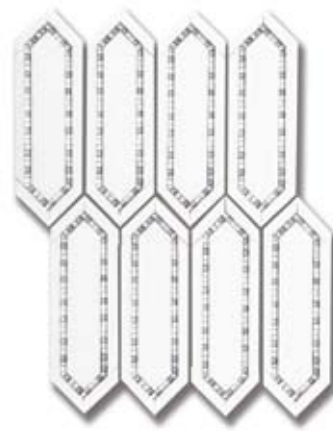

Radiance Thassos (P) with Silver & Pewter Mirror
MB1232-RADIPO