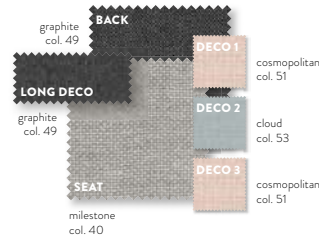

CAT. B

COMBO B9