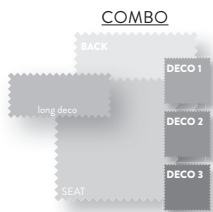

Cushions

Suggested colour combo - see back cover (flap)