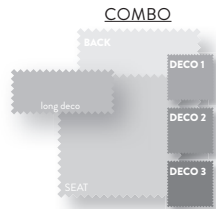

A1 - B11

Features

stackable chair

Options

protective cover available

CHAIR / CH39

ROCKING CHAIR / RC02

Materials & colours