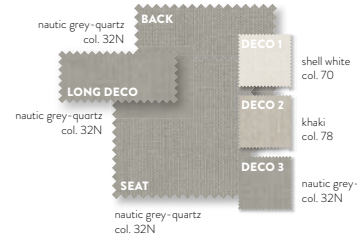

MANUTTI'S COMBOS

Colour is the spice to our furniture. To create an outdoor space that reflects your customers lifestyle and personality we created a wide range of colour combinations to choose from. Carefully selected and well balanced.

CAT. A

COMBO A1

COMBO A2

COMBO A3

COMBO A4

COMBO A5

COMBO A6

COMBO A7

COMBO A8

CAT. B

COMBO B9

COMBO B10

COMBO B11

COMBO B12

COMBO B13

COMBO B14

COMBO B15

COMBO B16

COMBO B17

COMBO B18

COMBO B19

COMBO B20