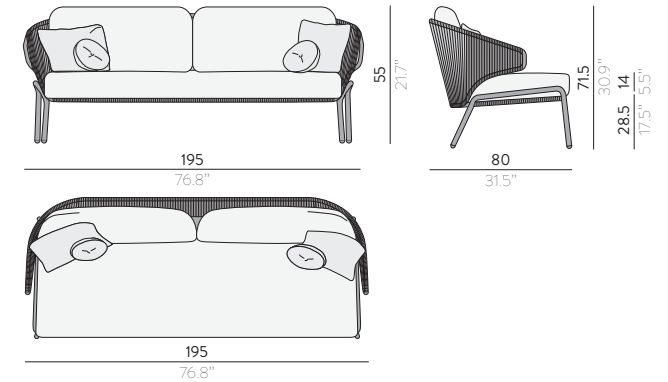

RADIUS collection

Designed by Manutti Design Studio

Materials & colours

FRAME - FINISHING

PCSTS - rope

Cushions

Suggested colour combo - see back cover (flap)

A5 - B13 - A6 - A8

Options

protective cover available

CHAIR / CH40

1S / 1S47

CHAISE LONGUE / LO58

MEDIUM FOOTSTOOL / SIDETABLE / FR87M

2,5S / 2S83

3S / 2S83