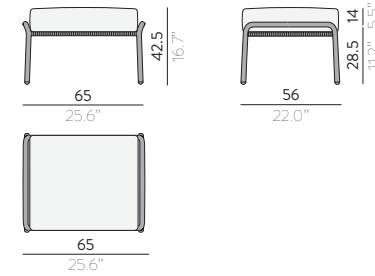

Suggested colour combo - see back cover (flap)

A5 - B13 - A6 - A8

Options

protective cover available

CHAIR / CH40

1S / 1S47

CHAISE LONGUE / LO58

MEDIUM FOOTSTOOL / SIDETABLE / FR87M