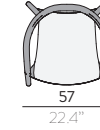

ARMCHAIR / CH41