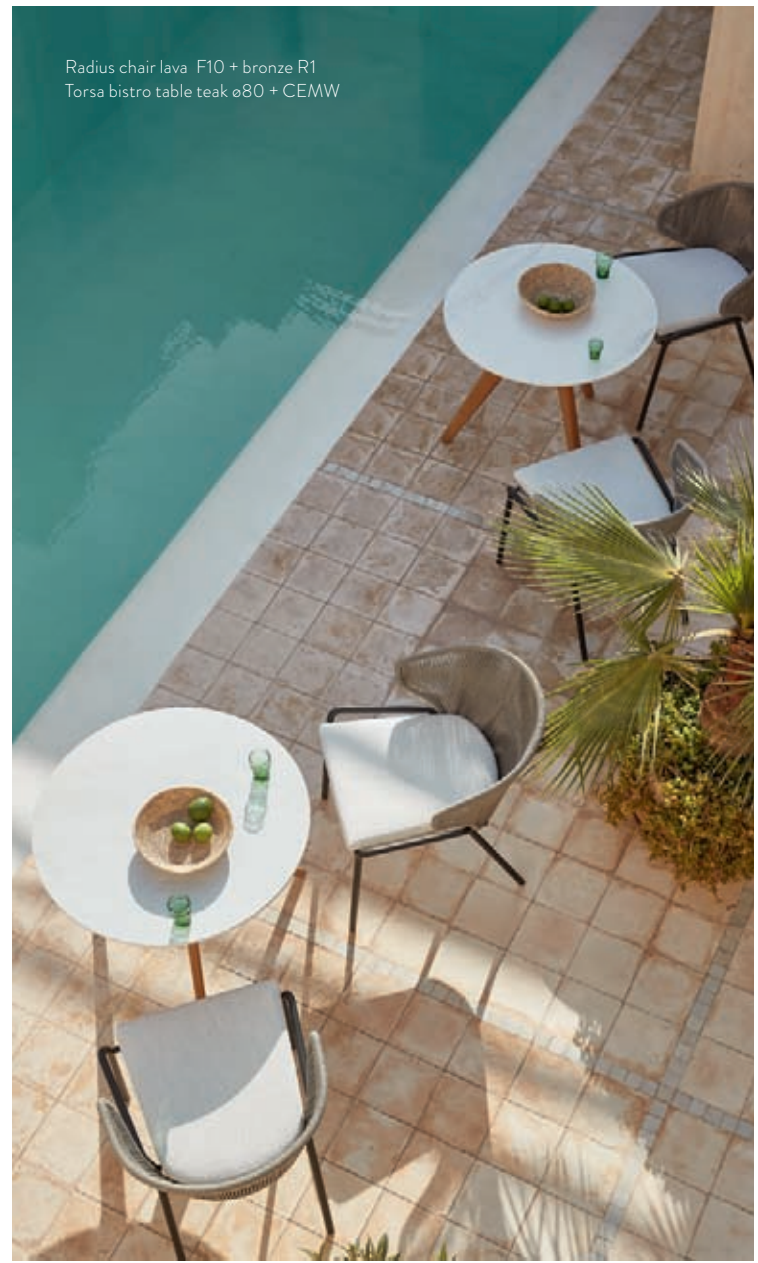

Radius chair lava F10 + bronze R1
Torsa bistro table teak ø80 + CEMW