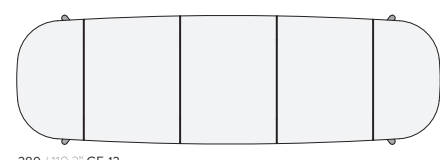

DINING TABLE