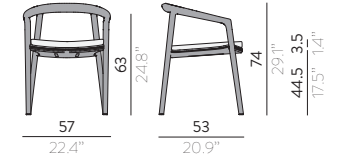

ARMCHAIR / CH41