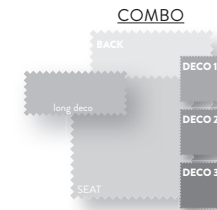

Cushions

Suggested colour combo - see back cover (flap)