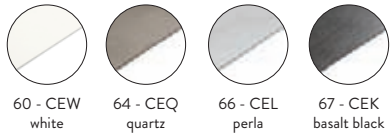

CE - ceramic 6mm