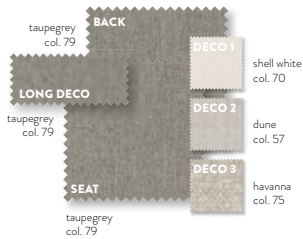

MANUTTI'S COMBOS

Colour is the spice to our furniture. To create an outdoor space that reflects your customers lifestyle and personality we created a wide range of colour combinations to choose from. Carefully selected and well balanced.

CAT. A

COMBO A1

COMBO A2

COMBO A3

COMBO A4

COMBO A5

COMBO A6

COMBO A7

COMBO A8

CAT. B

COMBO B9

COMBO B10

COMBO B11

COMBO B12

COMBO B13

COMBO B14

COMBO B15

COMBO B16

COMBO B17

COMBO B18

COMBO B19

COMBO B20