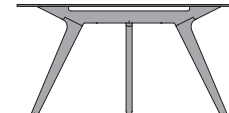

148 / 58.3"

73 / 28.7"