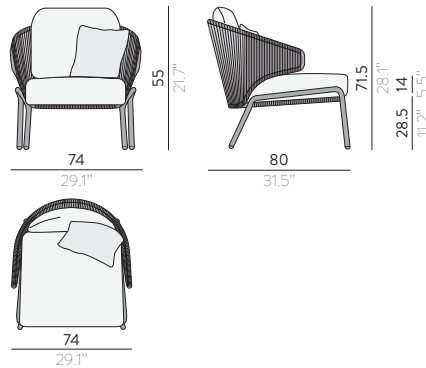

Suggested colour combo - see back cover (flap)

A5 - B13 - A6 - A8

Options

protective cover available

CHAIR / CH40

1S / 1S47

CHAISE LONGUE / LO58

MEDIUM FOOTSTOOL / SIDETABLE / FR87M