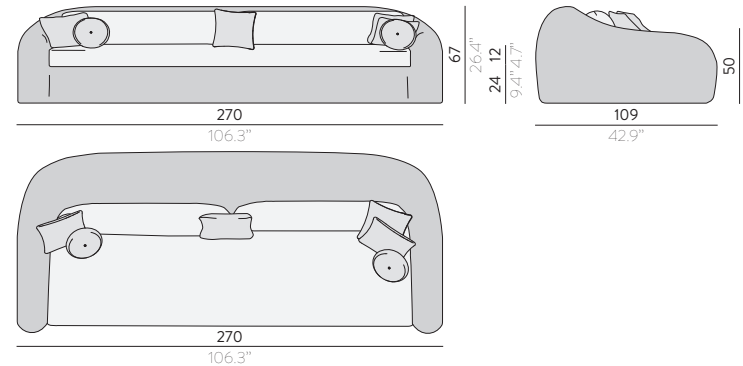

KOBO collection

Designed by Manutti Design Studio

Materials & colours

FINISHING

rope

Cushions

Suggested colour combo - see back cover (flap)

A1 - A7 - B11 - B12

Options

protective cover
available

1S / 1S46

3S / 2S94

LOUNGER / LO57