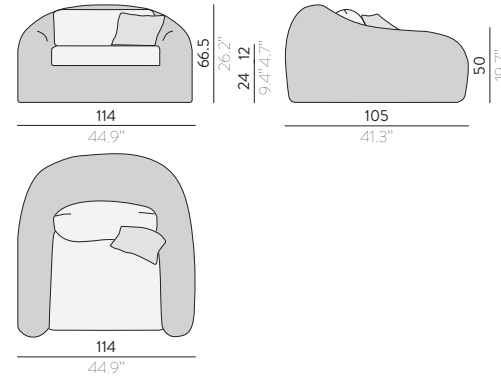

rope

R3
anthraciteR4
pepper

Cushions

Suggested colour combo - see back cover (flap)

A1 - A7 - B11 - B12

Options

protective cover
available

1S / 1S46