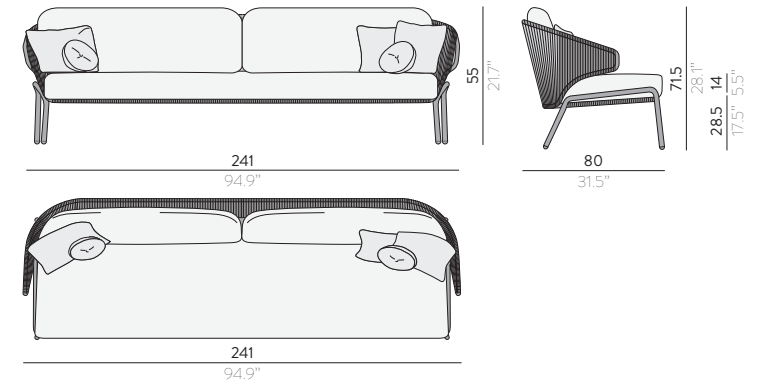

RADIUS collection

Designed by Manutti Design Studio

Materials & colours

FRAME - FINISHING

PCSTS - rope

Cushions

Suggested colour combo - see back cover (flap)

A5 - B13 - A6 - A8

Options

protective cover available

CHAIR / CH40

1S / 1S47

CHAISE LONGUE / LO58

MEDIUM FOOTSTOOL / SIDETABLE / FR87M

2,5S / 2S83

3S / 2S83