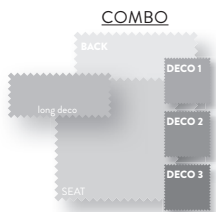

Cushions

Suggested colour combo - see back cover (flap)