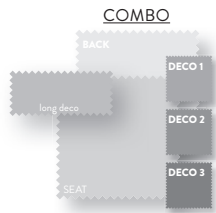

Suggested colour combo - see back cover (flap)

A5 - B13 - A6 - A8

Options

protective cover available

CHAIR / CH40

1S / 1S47

CHAISE LONGUE / LO58

MEDIUM FOOTSTOOL / SIDETABLE / FR87M