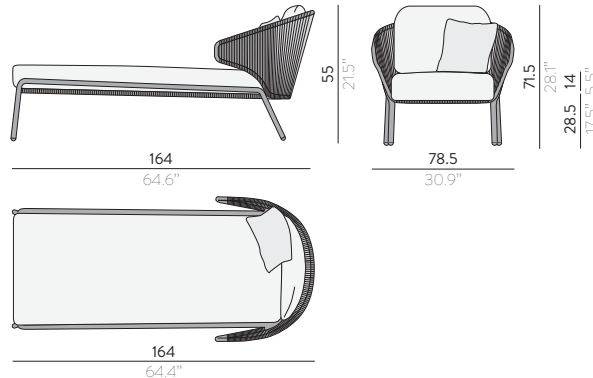

Suggested colour combo - see back cover (flap)

A5 - B13 - A6 - A8

Options

protective cover available

CHAIR / CH40

1S / 1S47

CHAISE LONGUE / LO58

MEDIUM FOOTSTOOL / SIDETABLE / FR87M