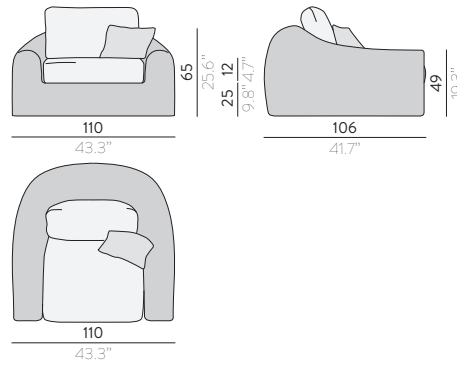

A2 - B14

Features

with wheels

Options

protective cover
available

CORD ROUND CHAIR / CH28

1S / 1S45

3S / 2S91