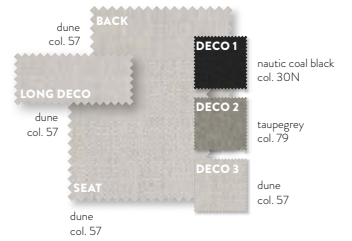

MANUTTI'S COMBOS

Colour is the spice to our furniture. To create an outdoor space that reflects your customers lifestyle and personality we created a wide range of colour combinations to choose from. Carefully selected and well balanced.

CAT. A

COMBO A1

COMBO A2

COMBO A3

COMBO A4

COMBO A5

COMBO A6

COMBO A7

COMBO A8

CAT. B

COMBO B9

COMBO B10

COMBO B11

COMBO B12

COMBO B13

COMBO B14

COMBO B15

COMBO B16

COMBO B17

COMBO B18

COMBO B19

COMBO B20