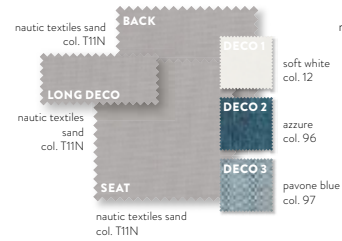

MANUTTI'S COMBOS

Colour is the spice to our furniture. To create an outdoor space that reflects your customers lifestyle and personality we created a wide range of colour combinations to choose from. Carefully selected and well balanced.

CAT. A

COMBO A1

COMBO A2

COMBO A3

COMBO A4

COMBO A5

COMBO A6

COMBO A7

COMBO A8

CAT. B

COMBO B9

COMBO B10

COMBO B11

COMBO B12

COMBO B13

COMBO B14

COMBO B15

COMBO B16

COMBO B17

COMBO B18

COMBO B19

COMBO B20