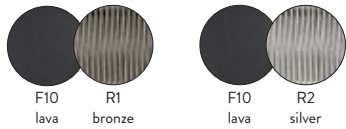

Materials & colours

FRAME - FINISHING

PCSTS - rope