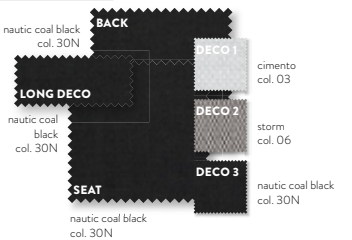

MANUTTI'S COMBOS

Colour is the spice to our furniture. To create an outdoor space that reflects your customers lifestyle and personality we created a wide range of colour combinations to choose from. Carefully selected and well balanced.

CAT. A

COMBO A1

COMBO A2

COMBO A3

COMBO A4

COMBO A5

COMBO A6

COMBO A7

COMBO A8

CAT. B

COMBO B9

COMBO B10

COMBO B11

COMBO B12

COMBO B13

COMBO B14

COMBO B15

COMBO B16

COMBO B17

COMBO B18

COMBO B19

COMBO B20