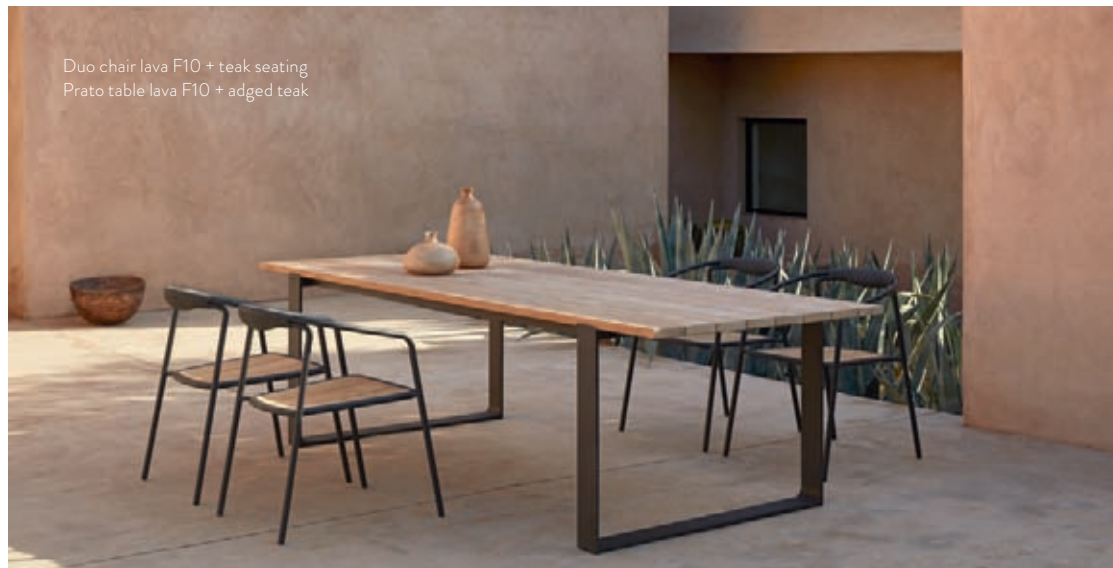

Duo chair lava F10 + teak seating
Prato table lava F10 + adged teak