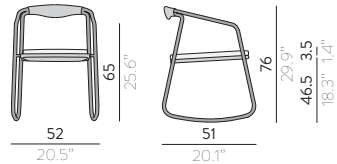

A1 - B11

Features

stackable chair

Options

protective cover available

CHAIR / CH39

ROCKING CHAIR / RC02

Materials & colours