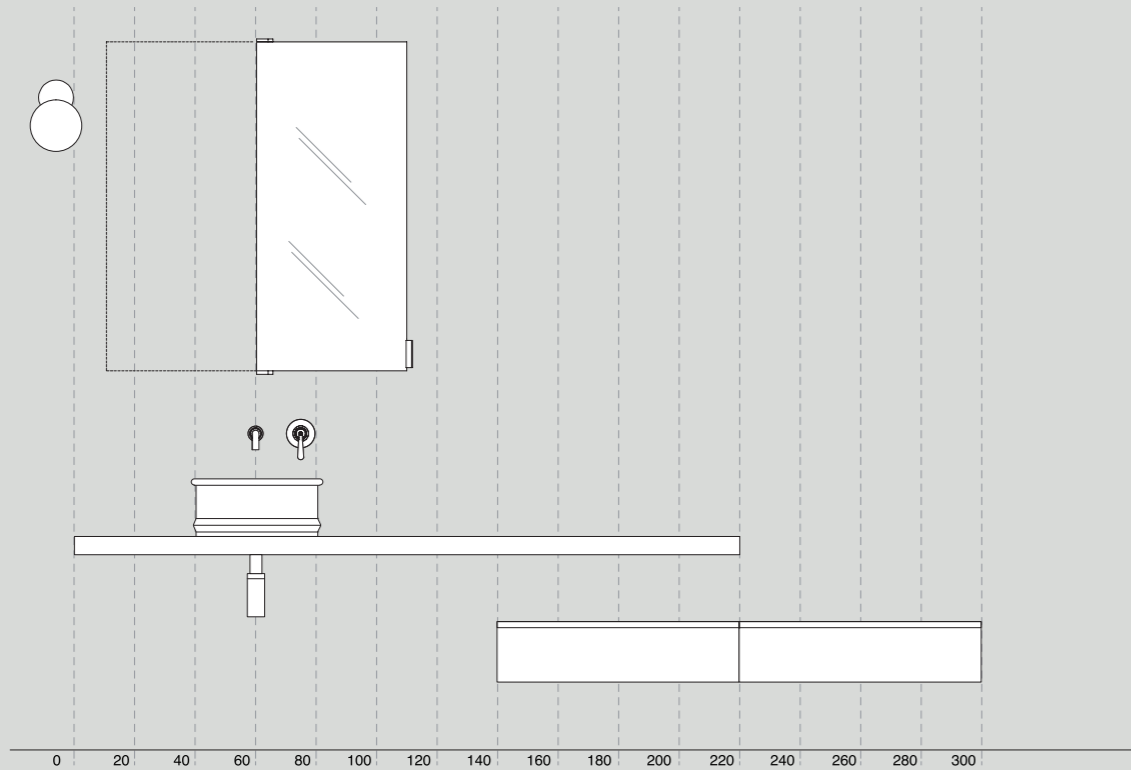

Flat XL + Vieques / cm 220

A
Vieques

B
AXNVIE1Z220TNS
L 2200 - 86⁵/₈
P 500 - 19³/₄
H 60 - 2³/₈

C
AFXMO151084BBBT
L 800 - 31¹/₂
P 425 - 16³/₄
H 200 - 7⁷/₈

Flat XL	Composizione con piano autoportante in teak con bordo liscio, con lavabo Vieques, completa di pileta e sifonatura e contenitori laccati bianchi	
	Composition with teak countertop with concealed wall fixings and plain edge, with Vieques washbasin, including waste, waste trap and white painted storage units	5.291
Rubinetteria / Taps	Fez bianca / Fez white	549
Specchi / Mirrors	026	1.362
Illuminazione / Lights	125C con vetro a sfera / 125C with spherical shade	234

Il preventivo è riferito alla composizione rappresentata graficamente, le immagini sono puramente indicative.

The quotation refers to the composition in the drawing, the pictures are merely indicative.