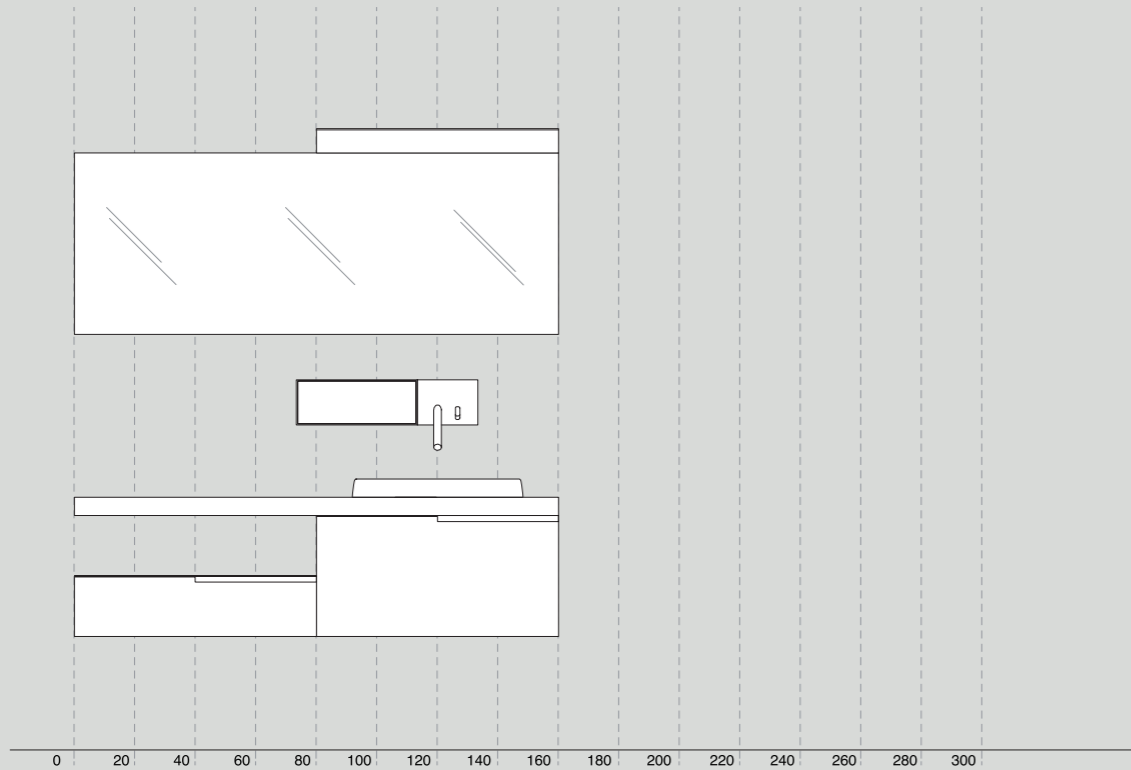

Flat XL + Pear/ cm 160

Z **A**
Pear

RW **B**
AXNPEI1Z160RWNS
L 1600 - 63"
P 500 - 19³/₄"
H 60 - 2³/₈"

RW **B** **C**
AFXMO151085BW0L
L 800 - 31¹/₂"
P 500 - 19³/₄"
H 200 - 7⁷/₈"

RW **B** **D**
AFXMO174085BW0L
L 800 - 31¹/₂"
P 500 - 19³/₄"
H 400 - 15³/₄"

Flat XL

Composizione con piano da appoggio speciale in rovere scuro con bordo liscio, con lavabo Pear a semincasso, completa di piletta, sifonatura e contenitori in rovere scuro con frontale laccato bianco
Custom made, dark oak countertop resting on storage units, with plain edge and semi-recessed Pear washbasin, including waste, waste trap and dark oak storage units with white painted front panels

4.721

Rubinetteria/ Taps

Square lucida/ Square polished

1.051

Accessori/ Accessories

Square mensola lucida/ Square shelf, polished

579

Specchi/ Mirrors

Parabola con illuminazione/ Parabola with light

1.420

Il preventivo è riferito alla composizione rappresentata graficamente, le immagini sono puramente indicative.

The quotation refers to the composition in the drawing, the pictures are merely indicative.