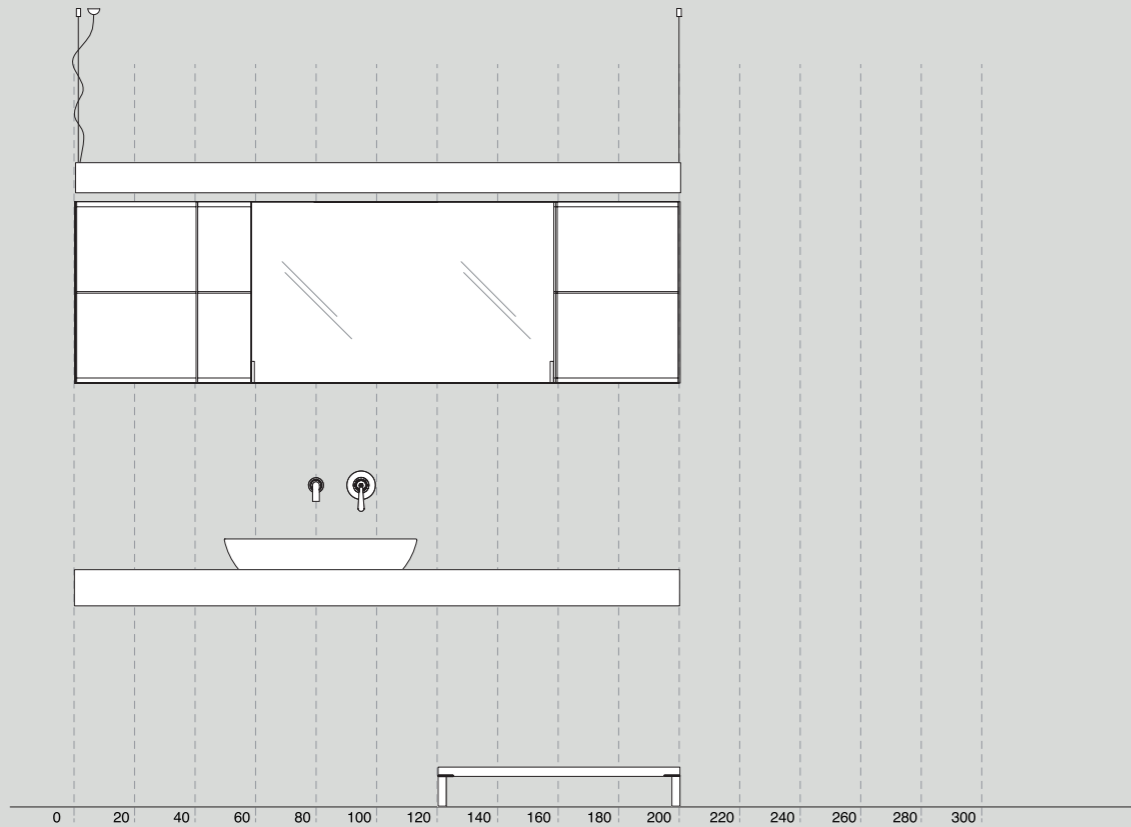

Flat XL + Spoon XL/ cm 200

- **A**
  Spoon XL
- **B**
  AXASX11Z200Z0NS
  L 2000 - 78"6/8
  P 500 - 19"3/4
  H 120 - 4"3/4
- **C**
  AFPAN08W

Flat XL	Composizione con piano autoportante in Parapan® bianco con bordo liscio, con lavabo Spoon XL a semincasso, completa di piletta, sifonatura e panchetta in rovere scuro	
	Composition with white Parapan® countertop with concealed wall fixings and plain edge, with semi-recessed Spoon XL washbasin, including waste, waste trap and dark oak bench	3.553
Rubineria/ Taps	Fez cromo/ Fez chrome	456
Specchi/ Mirrors	027	3.648
Illuminazione/ Lights	Parabola	868

Il preventivo è riferito alla composizione rappresentata graficamente, le immagini sono puramente indicative.
The quotation refers to the composition in the drawing, the pictures are merely indicative.

Accessori consigliati / Recommended accessories

O.L.C.	Porto	Surf

Vasche consigliate / Recommended bathtubs

Spoon XL	Ufo	Ottocento
AVAS0916	AVAS0906	AVAS0969