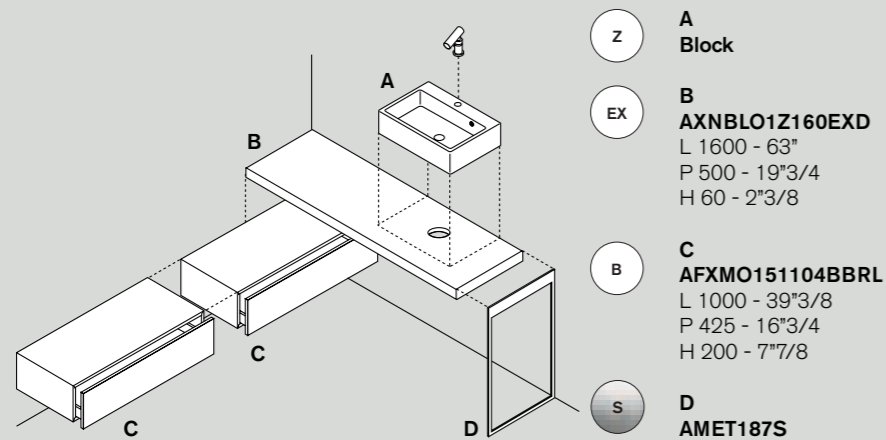

815
lavabo, washbasin

Flat XL + Block/ cm 160