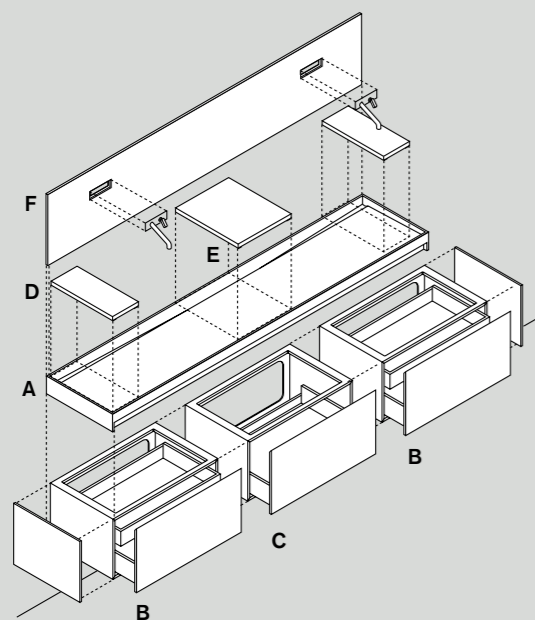

Evoluzione Evo-E1 / cm 240

- **A**
  AEVOEF24J
  L 2400 - 94"1/2
- **B**
  AEVOM19808W
  L 800 - 31"1/2
  P 500 - 19"5/8
  H 400 - 15"3/4
- **C**
  AEVOM17008W
  L 800 - 31"1/2
  P 500 - 19"5/8
  H 400 - 15"3/4
- **D**
  ACOM2047Z
- **E**
  ACOM4047Z
- **F**
  AFALZ2404C2W

Evoluzione	Composizione con piano Evo-E1 con fianchi, completa di mensole porta oggetti in Exmar, pileta, sifonatura e contenitori con frontali in rovere scuro	
	Composition with Evo-E1 countertop with side panels, including Exmar shelf, waste, waste trap and storage units with dark oak front panels	6.381
Rubineria/ Taps	Square satinata/ Square satin finish	1.940
Accessori/ Accessories	Flat XLalzata in rovere scuro/ Flat XL back splash panel, dark oak	509
Specchi/ Mirrors	Parabola con illuminazione/ Parabola with light	1.987

Il preventivo è riferito alla composizione rappresentata graficamente, le immagini sono puramente indicative.
The quotation refers to the composition in the drawing, the pictures are merely indicative.

Accessori consigliati / Recommended accessories

369	Surf	Mach

Vasche consigliate / Recommended bathtubs

Cartesio W	Spoon XL	Ottocento
AVAS0995	AVAS0916	AVAS00969