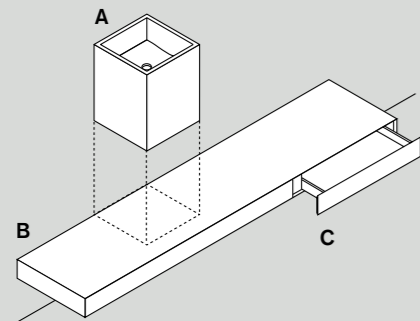

Flat XL + Cube/ cm 240

- **A**
  Cube
- **B**
  AX1CUB1T240TNS
  L 2400 - 94"1/2
  P 500 - 19"3/4
  H 12 - 4"3/4
- **C**
  AMOB08040T0
  L 800 - 31"1/2

Flat XL	Composizione con piano autoportante in teak con bordo attrezzato, con lavabo Cube, completa di piletta e sifonatura	
	Composition with teak countertop with concealed wall fixings and fitted front, with Cube washbasin, including waste and waste trap	3.867
Rubineria/ Taps	Sen nera/ Sen black	794
Accessori/ Accessories	Sen nera mensole e porta salviette/ Black Sen shelves and towel rack	1.154
Specchi/ Mirrors	4x4	1.398
Illuminazione/ Lights	100	129

Il preventivo è riferito alla composizione rappresentata graficamente, le immagini sono puramente indicative.

The quotation refers to the composition in the drawing, the pictures are merely indicative.

Accessori consigliati / Recommended accessories

Sen	369	Mach

Vasche consigliate / Recommended bathtubs

Deep	Cartesio	Woodline
AVAS0905	AVAS0981	AVAS0900