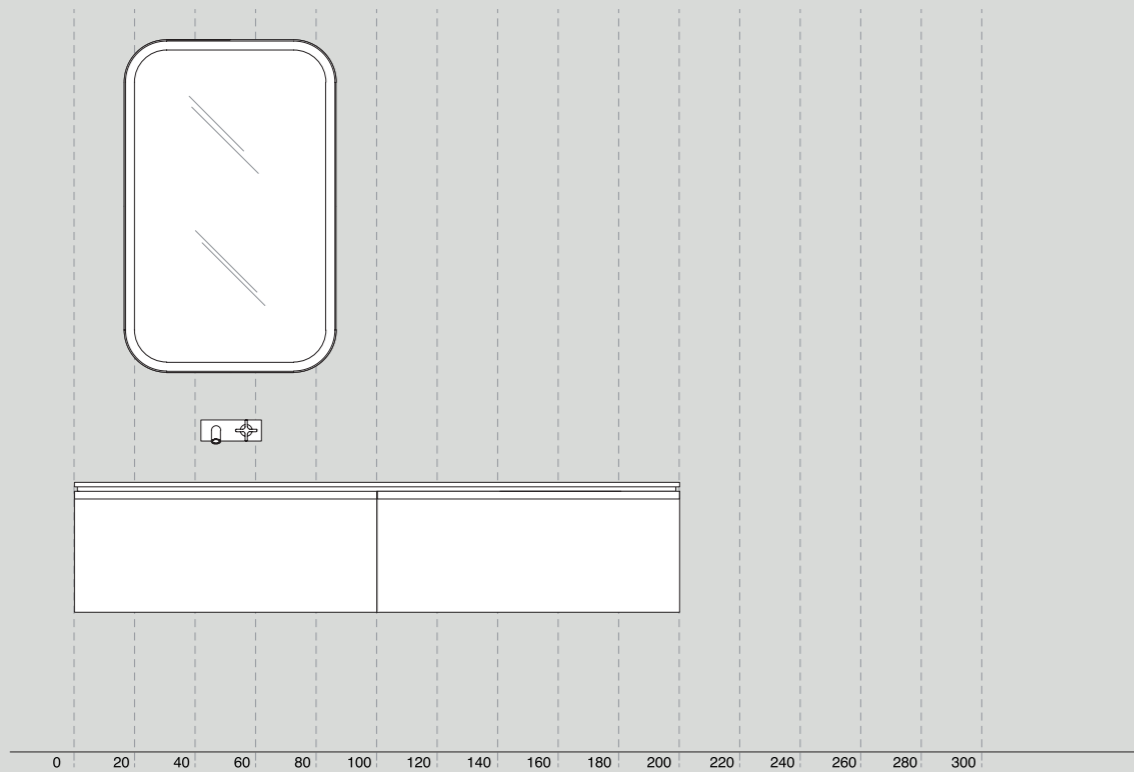

Flat XL + Nivis/ cm 200

Z
A
Nivis

RW
B
AXXNII1Z200RWNS
L 2000 - 78"6/8
P 500 - 19"3/8
H 30 - 1"1/8

W
C
AFXMO174105BW0W
L 1000 - 39"3/8
P 500 - 19"3/4
H 400 - 15"3/4

W
D
AFXMO198105BW0W
L 1000 - 39"3/8
P 500 - 19"3/4
H 400 - 15"3/4

Flat XL	Composizione con piano da appoggio in rovere scuro con bordo sagomato, con	
	lavabo Nivis ad incasso, completa di piletta, sifonatura e contenitori in rovere scuro con frontali laccati bianchi	
Rubinetteria/ Taps	Memory cromo/ Memory chrome	385
Specchi/ Mirrors	Memory con illuminazione/ Memory with light	560
	Composition with dark oak countertop resting on storage units, with shaped edge, with built-in Nivis washbasin, including waste, waste trap and dark oak storage units with white painted front panels	4.595

Il preventivo è riferito alla composizione rappresentata graficamente, le immagini sono puramente indicative.

The quotation refers to the composition in the drawing, the pictures are merely indicative.

Accessori consigliati / Recommended accessories

Surf	Memory	O.L.C.

Vasche consigliate / Recommended bathtubs

Pear	Pear cut	Spoon
AVAS0920 	AVAS0914 	AVAS0901