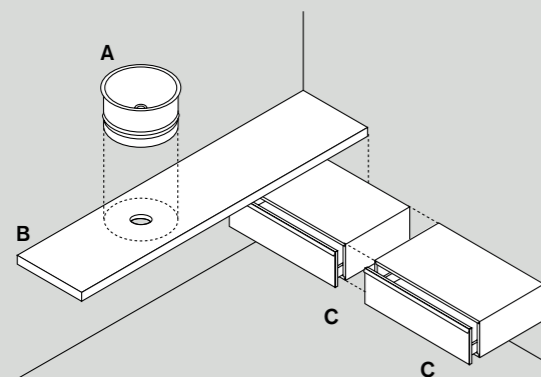

Flat XL + Vieques / cm 220

A
Vieques

B
AXNVIE1Z220TNS
L 2200 - 86⁵/₈
P 500 - 19³/₄
H 60 - 2³/₈

C
AFXMO151084BBBT
L 800 - 31¹/₂
P 425 - 16³/₄
H 200 - 7⁷/₈

Flat XL	Composizione con piano autoportante in teak con bordo liscio, con lavabo Vieques, completa di pileta e sifonatura e contenitori laccati bianchi	
	Composition with teak countertop with concealed wall fixings and plain edge, with Vieques washbasin, including waste, waste trap and white painted storage units	5.291
Rubinetteria / Taps	Fez bianca / Fez white	549
Specchi / Mirrors	026	1.362
Illuminazione / Lights	125C con vetro a sfera / 125C with spherical shade	234

Il preventivo è riferito alla composizione rappresentata graficamente, le immagini sono puramente indicative.

The quotation refers to the composition in the drawing, the pictures are merely indicative.