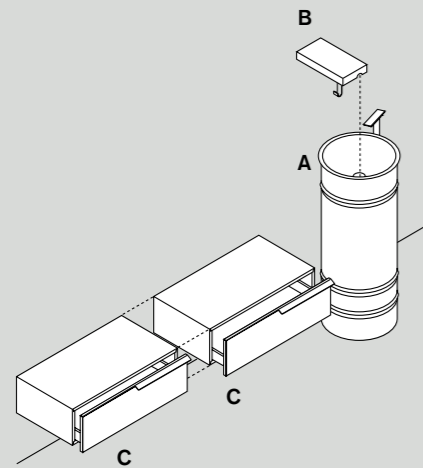

Flat XL + Vieques/ cm 160

- Z **A**
  Vieques
- T **B**
  AVIE0566T, AVIE0555Z
- T **C**
  AFXMO151084TTTE
  L 800 - 31"1/2
  P 425 - 16"3/4
  H 200 - 7"7/8

Flat XL	Composizione con lavabo Vieques completo di piletta, sifonatura e contenitori	
	in teak	
	Composition with washbasin Vieques including waste, waste trap and teak	
	storage units	4.981
Rubinetteria/ Taps	Sen nera/ Sen black	1.081
Accessori/ Accessories	Mensola in teak e gancio portasalviette/ Teak shelf and towel hook	385
Specchi/ Mirrors	Bucatini con illuminazione/ Bucatini with light	1.060

Il preventivo è riferito alla composizione rappresentata graficamente, le immagini sono puramente indicative.

The quotation refers to the composition in the drawing, the pictures are merely indicative.

Accessori consigliati / Recommended accessories

Sen	369	Porto

Vasche consigliate / Recommended bathtubs

Vieques	Pear cut	In-Out
AVAS0911	AVAS0914	AVAS1042