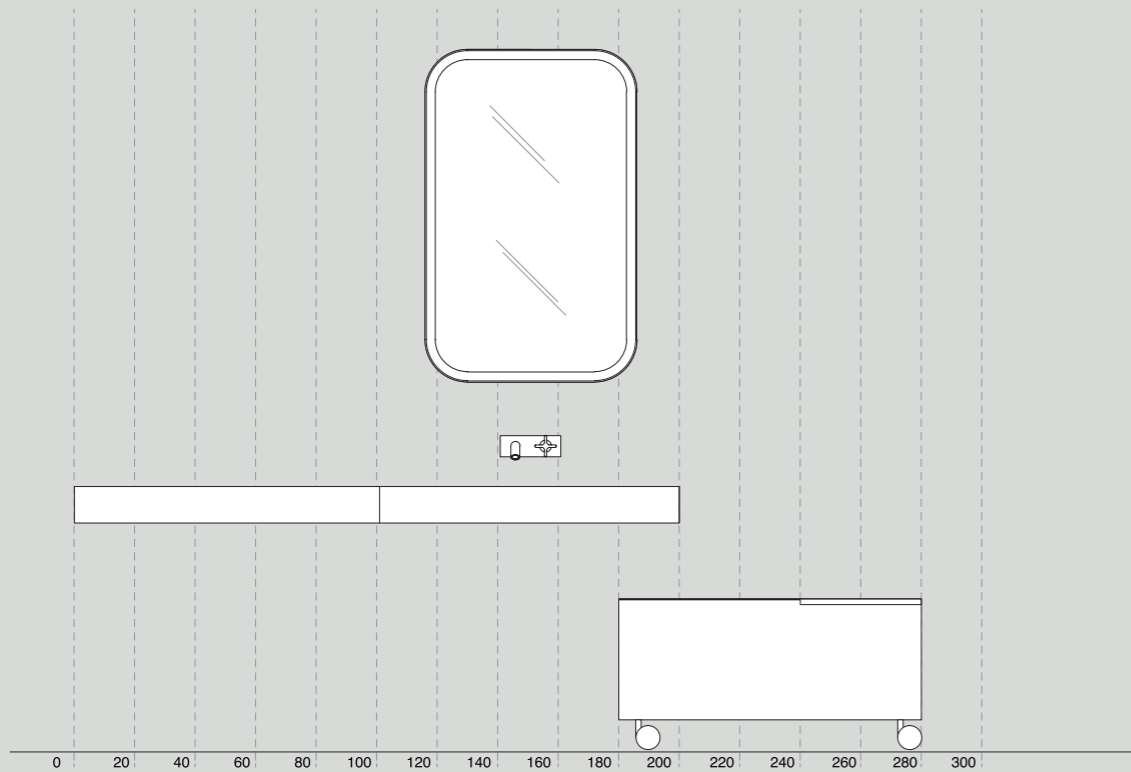

Flat XL + Nivis/ cm 200

- **A**
  Nivis
- **B**
  AX1NII1Z20RTNS
  L 2000 - 78"6/8
  P 500 - 19"3/8
  H 120 - 4"3/4
- **C**
  AMOB10040RT
- **D**
  AFXMO198104BBCL
  L 1000 - 39"3/8
  P 425 - 16"3/4
  H 400 - 15"3/4
- **E**
  APLA004

Flat XL	Composizione con piano autoportante in rovere naturale con bordo attrezzato, con lavabo Nivis ad incasso, completa di piletta e sifonatura Composition with natural oak countertop with concealed wall fixings and fitted front, with built-in Nivis washbasin, including waste and waste trap	4.391
Rubinetteria/ Taps	Memory cromo/ Memory chrome	385
Specchi/ Mirrors	Memory con illuminazione/ Memory with light	980

Il preventivo è riferito alla composizione rappresentata graficamente, le immagini sono puramente indicative.
The quotation refers to the composition in the drawing, the pictures are merely indicative.

Accessori consigliati / Recommended accessories

Surf	Memory	"O"

Vasche consigliate / Recommended bathtubs

Pear	Normal	Pear cut
AVAS0920	AVAS0910	AVAS0914