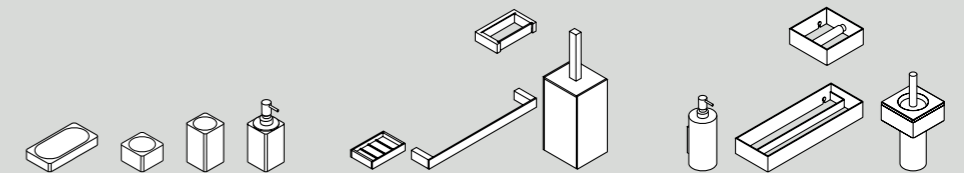

Surf
completo, extras

Accessori consigliati / Recommended accessories

Surf	Porto	369