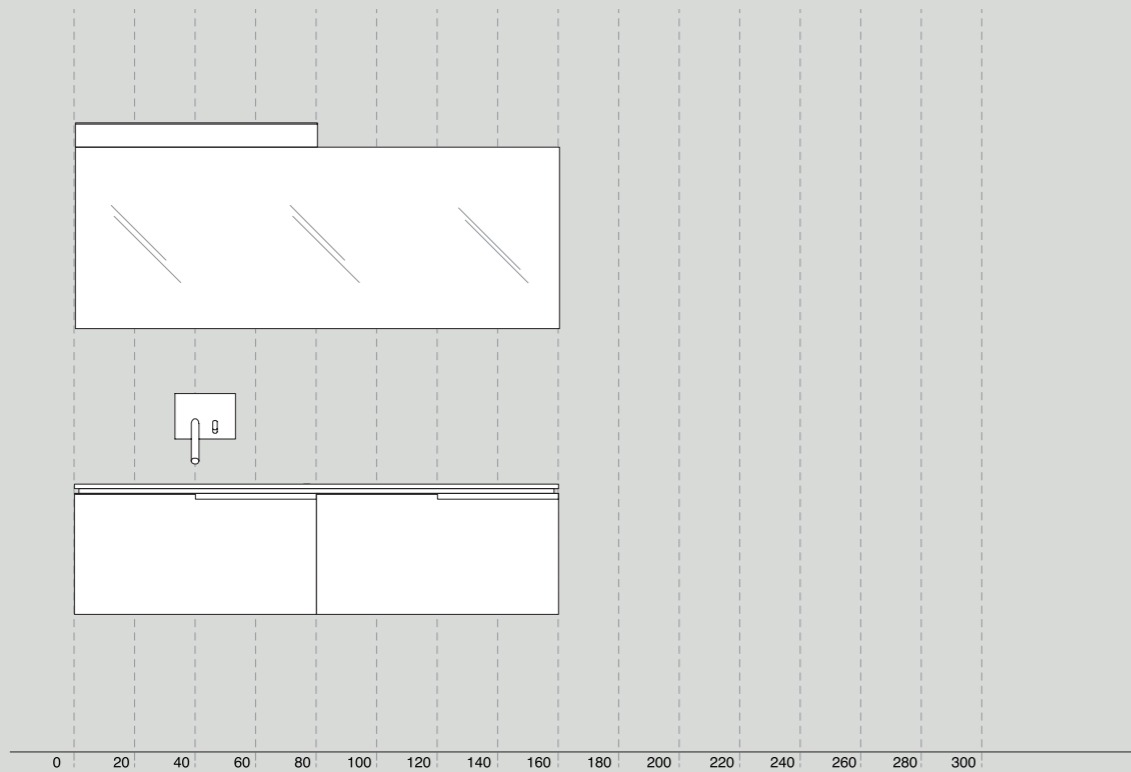

Flat XL + Raso/ cm 160

- **Z** **A**
  Raso integrato/ integrated
- **EX** **B**
  AXURAS1Z160EXNS
  L 1600 - 63"
  P 440 - 17³/₈"
  H 30 - 1¹/₈"
- **W** **C**
  AFXMO174084WW0B
  L 800 - 31¹/₂"
  P 425 - 16³/₄"
  H 400 - 15³/₄"
- **W** **D**
  AFXMO198084WW0B
  L 800 - 31¹/₂"
  P 425 - 16³/₄"
  H 400 - 15³/₄"

Flat XL	Composizione con piano da appoggio in Exmar con bordo sagomato, con lavabo Raso integrato completa di piletta, sifonatura e contenitori in rovere scuro Composition with Exmar countertop resting on storage units with shaped edge, with integrated Raso washbasin, including waste, waste trap and dark oak storage units	4.588
Rubinetteria/ Taps	Square lucida/ Square polished	1.051
Specchi/ Mirrors	Parabola con illuminazione/ Parabola with light	1.420

Il preventivo è riferito alla composizione rappresentata graficamente, le immagini sono puramente indicative.
The quotation refers to the composition in the drawing, the pictures are merely indicative.

Accessori consigliati / Recommended accessories

369	Mach	Porto

Vasche consigliate / Recommended bathtubs

Novecento	Normal	Pear cut
AVAS0963 	AVAS0910 	AVAS0914