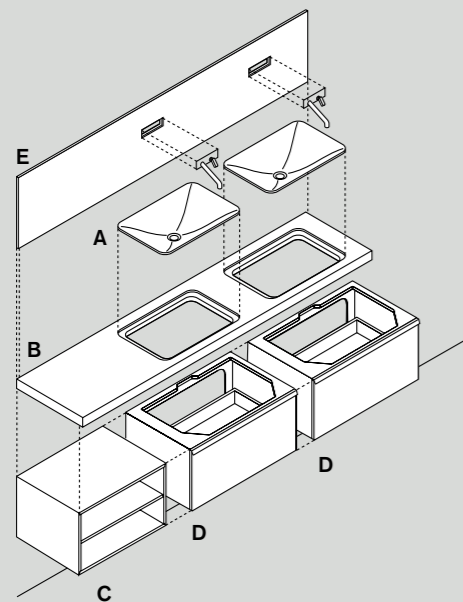

Flat XL + Ottocento 001 / cm 220