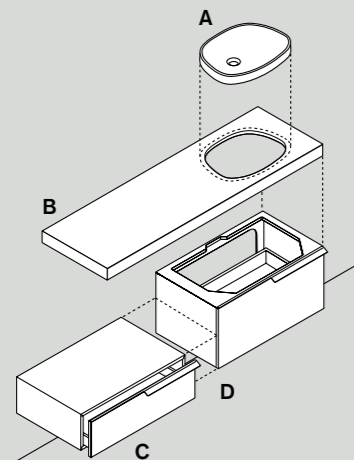

Flat XL + Pear/ cm 160

Z **A**
Pear

RW **B**
AXNPEI1Z160RWNS
L 1600 - 63"
P 500 - 19³/₄"
H 60 - 2³/₈"

RW **B** **C**
AFXMO151085BW0L
L 800 - 31¹/₂"
P 500 - 19³/₄"
H 200 - 7⁷/₈"

RW **B** **D**
AFXMO174085BW0L
L 800 - 31¹/₂"
P 500 - 19³/₄"
H 400 - 15³/₄"

Flat XL

Composizione con piano da appoggio speciale in rovere scuro con bordo liscio, con lavabo Pear a semincasso, completa di piletta, sifonatura e contenitori in rovere scuro con frontale laccato bianco
Custom made, dark oak countertop resting on storage units, with plain edge and semi-recessed Pear washbasin, including waste, waste trap and dark oak storage units with white painted front panels

4.721

Rubinetteria/ Taps

Square lucida/ Square polished

1.051

Accessori/ Accessories

Square mensola lucida/ Square shelf, polished

579

Specchi/ Mirrors

Parabola con illuminazione/ Parabola with light

1.420

Il preventivo è riferito alla composizione rappresentata graficamente, le immagini sono puramente indicative.

The quotation refers to the composition in the drawing, the pictures are merely indicative.