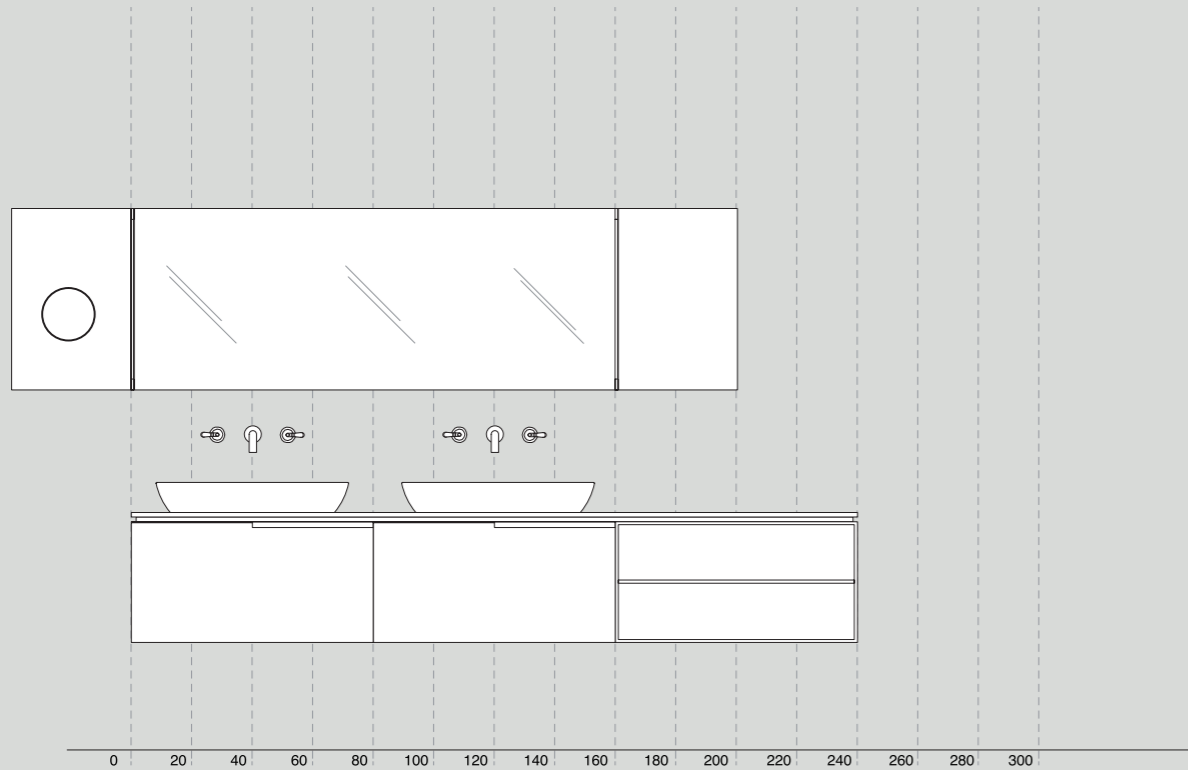

Narciso
specchio, mirror

002
lavabo, washbasin

Flat XL + Spoon/ cm 240