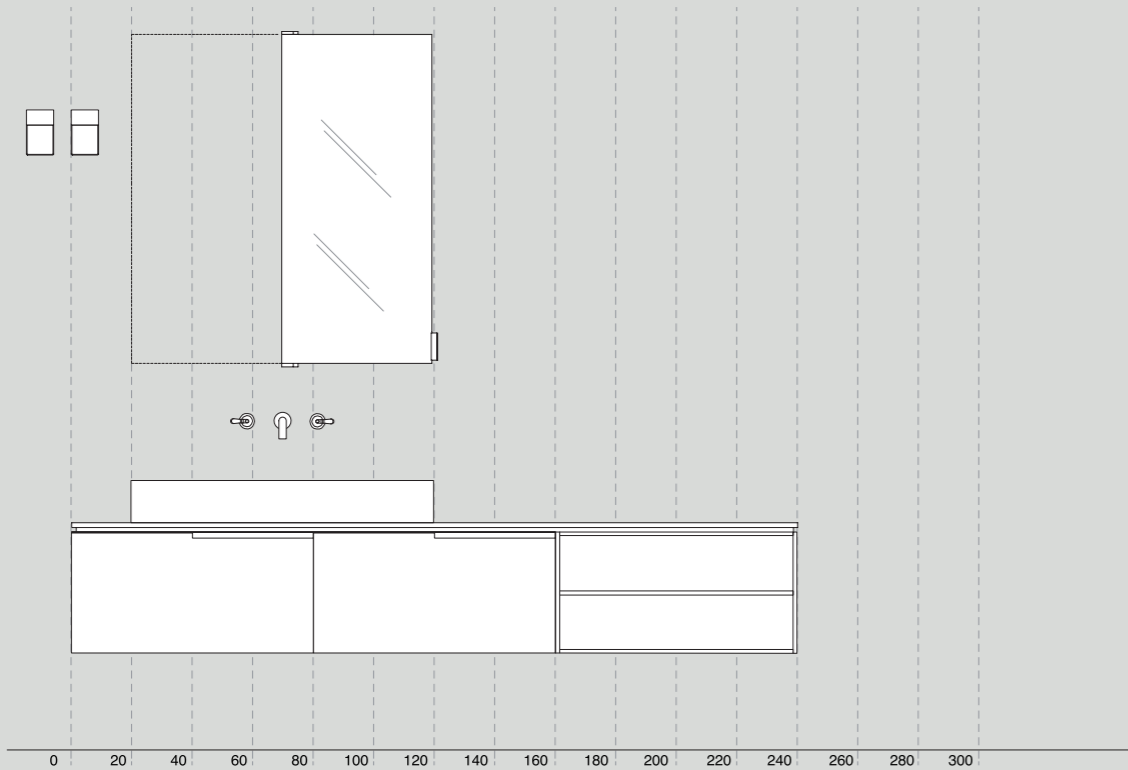

Flat XL + Woodline/ cm 240