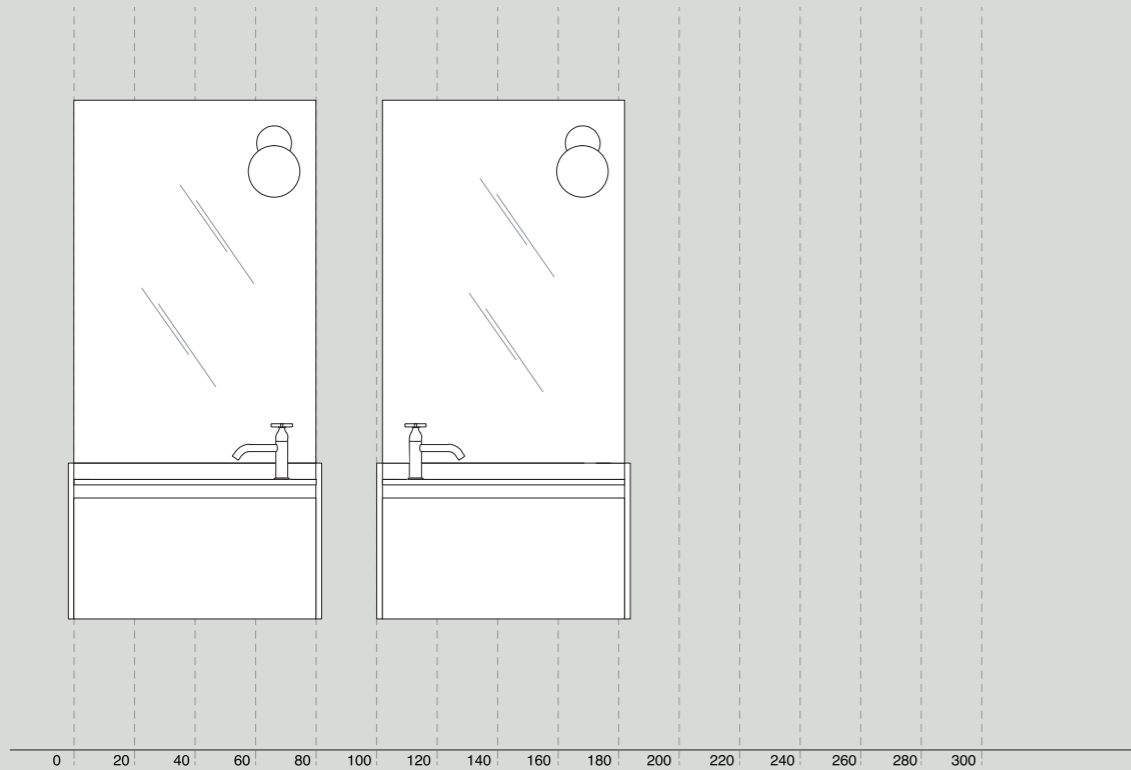

Evoluzione Evo-L + In-Out/ cm 80

- Z **A**
  In-Out
- R **B**
  AEVOLFOU1Z08R1
  L 800 - 31¹/₂
- B **C**
  AEVOM17008B
  L 800 - 31¹/₂
  P 500 - 19⁵/₈
  H 400 - 15³/₄

Evoluzione	Composizione con piano Evo-L in rovere naturale con fianchi e lavabo In-Out ad incasso completa di piletta, sifonatura e contenitore con frontale laccato bianco	
	Composition with Evo-L countertop in natural oak with side panels and built-in In-Out washbasin, including waste, waste trap and storage unit with white painted front panel	2.504
Rubinetteria/ Taps	Memory cromo/ Memory chrome	308
Specchi/ Mirrors	Nudo	305
Illuminazione/ Lights	125C con vetro a sfera/ 125C with spherical shade	234

Il preventivo è riferito alla composizione rappresentata graficamente, le immagini sono puramente indicative.

The quotation refers to the composition in the drawing, the pictures are merely indicative.

Accessori consigliati / Recommended accessories

369	Memory	Sen

Vasche consigliate / Recommended bathtubs

Novecento	In-Out	Spoon
AVAS0964	AVAS1041	AVAS0901