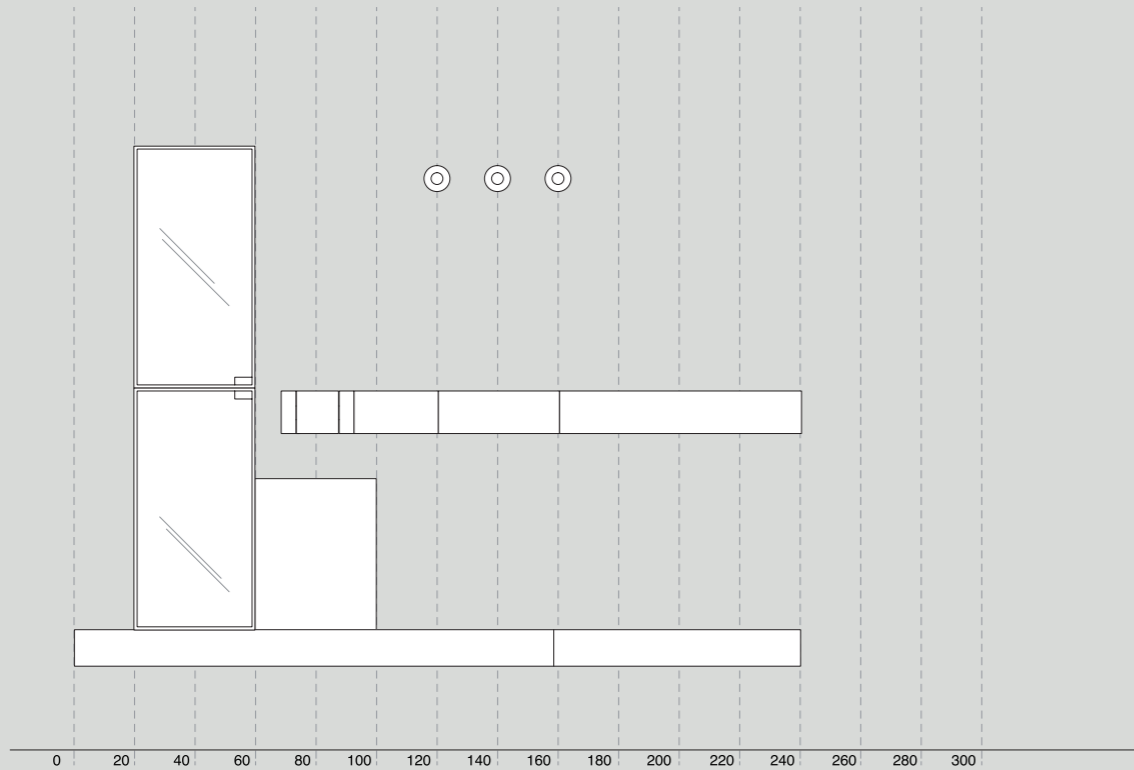

Flat XL + Cube/ cm 240

- **A**
  Cube
- **B**
  AX1CUB1T240TNS
  L 2400 - 94"1/2
  P 500 - 19"3/4
  H 12 - 4"3/4
- **C**
  AMOB08040T0
  L 800 - 31"1/2

Flat XL	Composizione con piano autoportante in teak con bordo attrezzato, con lavabo Cube, completa di piletta e sifonatura	
	Composition with teak countertop with concealed wall fixings and fitted front, with Cube washbasin, including waste and waste trap	3.867
Rubineria/ Taps	Sen nera/ Sen black	794
Accessori/ Accessories	Sen nera mensole e porta salviette/ Black Sen shelves and towel rack	1.154
Specchi/ Mirrors	4x4	1.398
Illuminazione/ Lights	100	129

Il preventivo è riferito alla composizione rappresentata graficamente, le immagini sono puramente indicative.

The quotation refers to the composition in the drawing, the pictures are merely indicative.

Accessori consigliati / Recommended accessories

Sen	369	Mach

Vasche consigliate / Recommended bathtubs

Deep	Cartesio	Woodline
AVAS0905	AVAS0981	AVAS0900