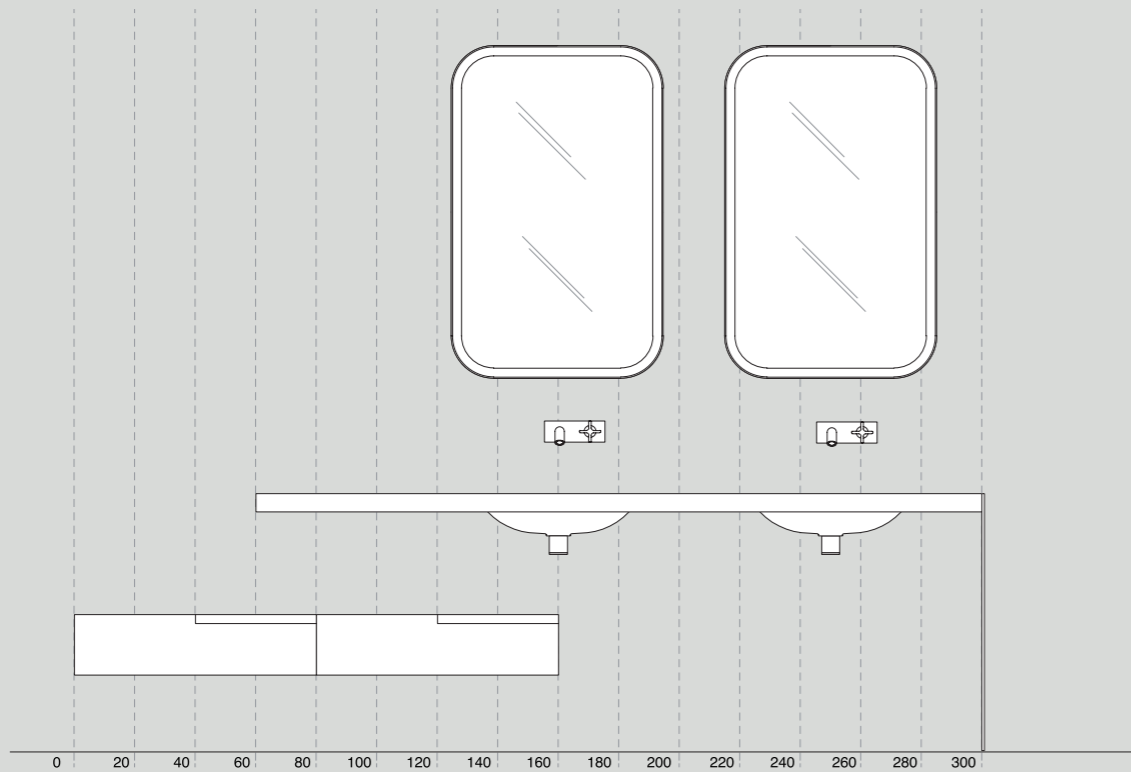

Flat XL + Ottocento 001 / cm 240

- **A**
  Ottocento 001 integrato/ integrated
- **B**
  AXNM012Z240EXDX
  L 2400 - 94"1/2
  P 500 - 19"3/8
  H 60 - 2"3/8
- **C**
  AFXMO151085BBRL
  L 800 - 31"1/2
  P 500 - 19"3/4
  H 200 - 7"7/8
- **D**
  AFALZ2204C2T

Flat XL	Composizione con piano autoportante in Cristalplant® biobased bianco con bordo liscio, con lavabi Ottocento 001 integrati e struttura laterale completa di piletta, sifonatura e contenitori laccati bianchi	
	Composition with Cristalplant biobased countertop with concealed wall fixings and plain edge, with integrated washbasins Ottocento oo1 and side structure, including waste, waste trap and white painted storage units	6.207
Rubinetteria/ Taps	Memory cromo/ Memory chrome	770
Specchi/ Mirrors	Memory con illuminazione/ Memory with light	1.120

Il preventivo è riferito alla composizione rappresentata graficamente, le immagini sono puramente indicative.
The quotation refers to the composition in the drawing, the pictures are merely indicative.

Accessori consigliati / Recommended accessories

Memory	Porto	O.L.C.

Vasche consigliate / Recommended bathtubs

Cartesio	Ufo	Ottocento
AVAS0981	AVAS0906	AVAS0969