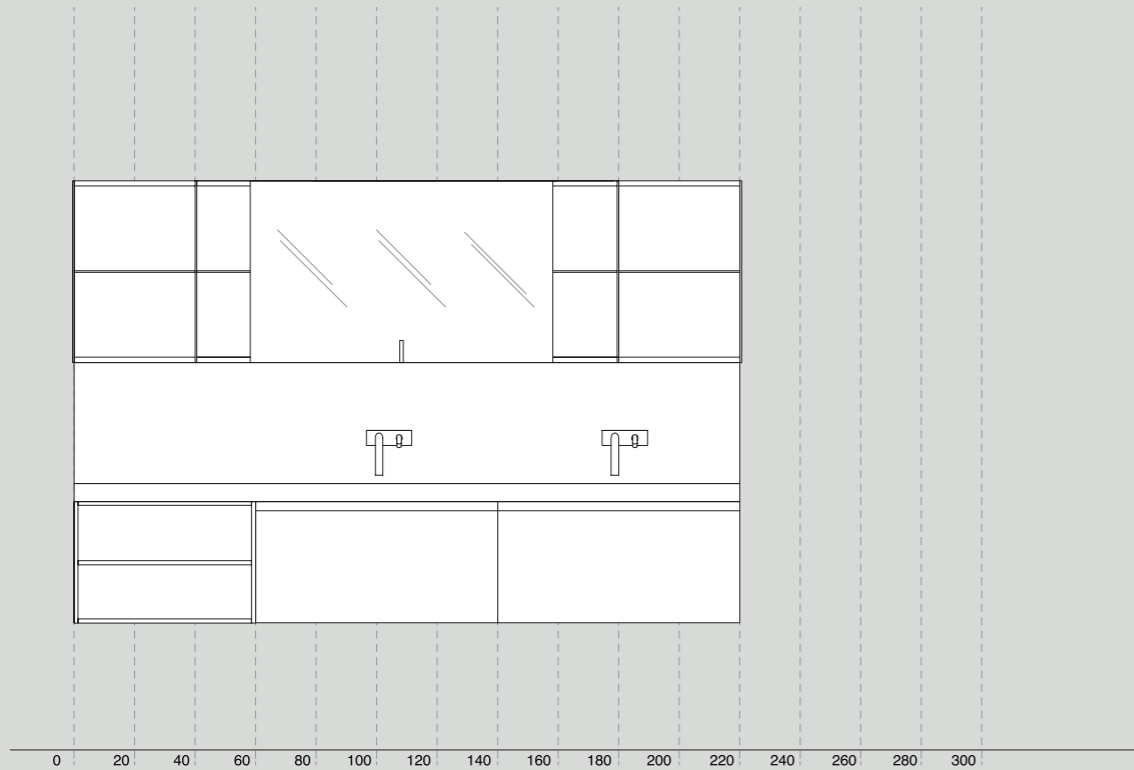

Memory
specchio, mirror

Flat XL + Ottocento 001 / cm 220