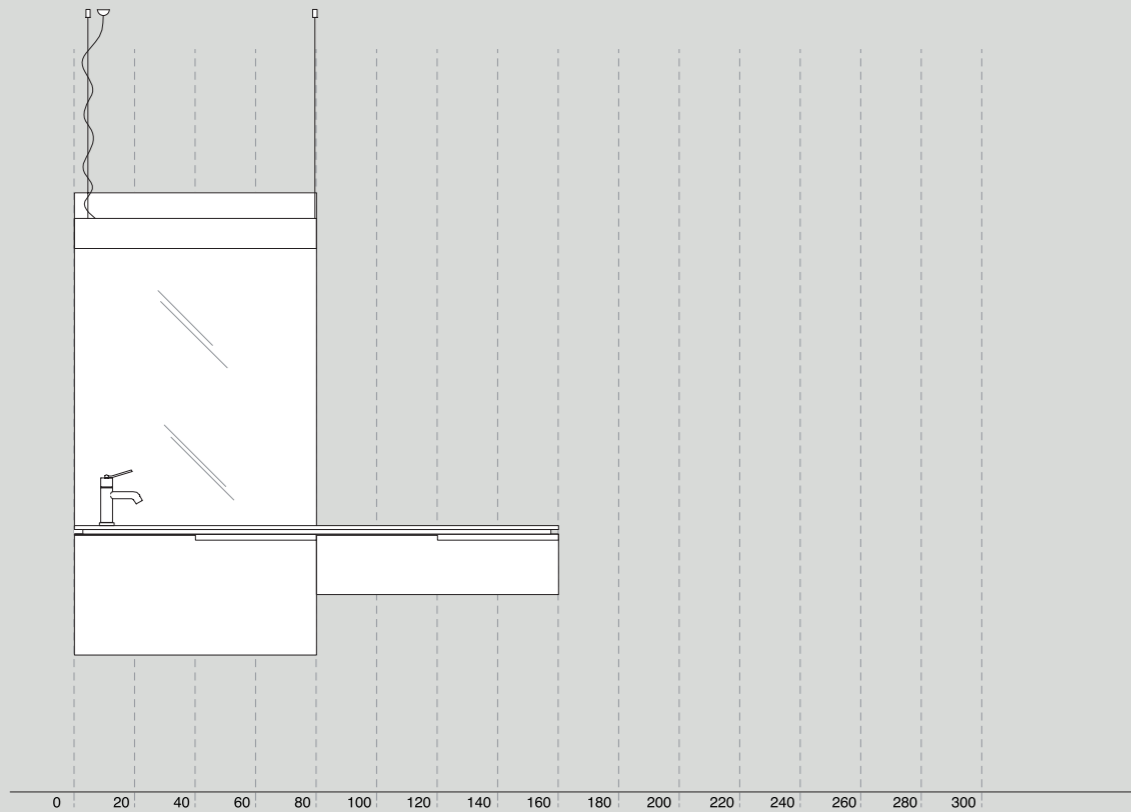

Flat XL + Nivis/ cm 160

Z A
Nivis

RT B
AXXNII1Z16RRTNS
L 1600 - 63"
P 500 - 19³/₈
H 30 - 1¹/₈

N C
AFXMO174085NNRB
L 800 - 31¹/₂
P 500 - 19³/₈
H 400 - 15³/₄

N D
AFXMO151085NNRB
L 800 - 31¹/₂
P 500 - 19³/₈
H 200 - 7⁷/₈

Flat XL	Composizione con piano da appoggio in rovere naturale con bordo liscio, con lavabo Nivis ad incasso completa di piletta, sifonatura e contenitori laccati grigio	
	Composition with natural oak countertop resting on storage units with plain edge, with built-in Nivis washbasin, including waste, waste trap and grey painted storage units	3.416
Rubinetteria/ Taps	Fez bianca/ Fez white	570
Specchi/ Mirrors	Nudo	259
Illuminazione/ Lights	Parabola	544

Il preventivo è riferito alla composizione rappresentata graficamente, le immagini sono puramente indicative.

The quotation refers to the composition in the drawing, the pictures are merely indicative.

Accessori consigliati / Recommended accessories

Porto	Surf	Bucatini

Vasche consigliate / Recommended bathtubs

Pear cut	Pear	Cartesio
AVAS0914 	AVAS0920 	AVAS0981