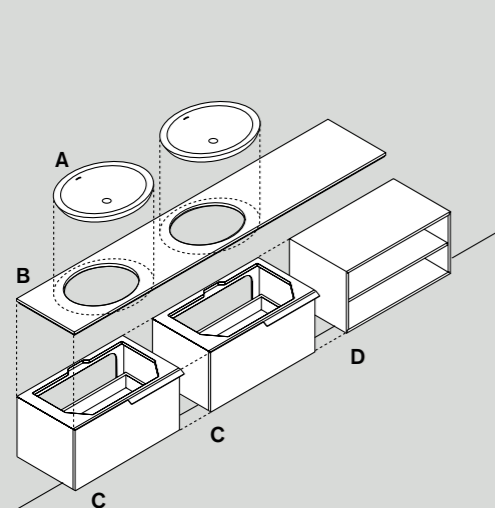

Flat XL + Spoon/ cm 240