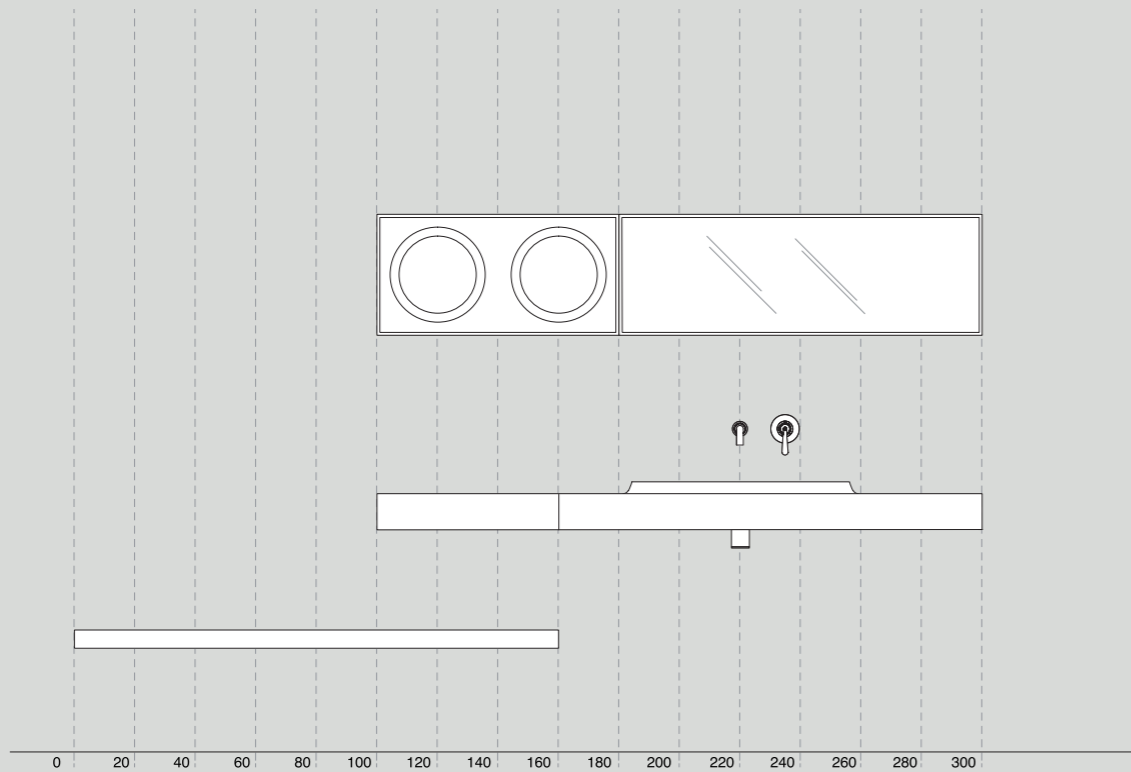

Flat XL + Desk/ cm 200

- Z **A**
  Desk
- EX **B**
  AXN00000160EXNS
  L 1600 - 63"
  P 500 - 19³/₈"
  H 60 - 2³/₈"

Flat XL	Composizione con piano autoportante in Exmar bianco con bordo liscio, con piano/lavabo Desk, completa di piletta e sifonatura Composition with Exmar countertop with concealed wall fixings and plain edge, with top/washbasin Desk, including waste and waste trap	5.190
Rubinetteria/ Taps	Fez cromo/ Fez chrome	456
Specchi/ Mirrors	4x4	553
Illuminazione/ Lights	4x4	899

Il preventivo è riferito alla composizione rappresentata graficamente, le immagini sono puramente indicative.
The quotation refers to the composition in the drawing, the pictures are merely indicative.

Accessori consigliati / Recommended accessories

Surf	Mach	Bucatini

Vasche consigliate / Recommended bathtubs

Cartesio	Deep	Pear cut
AVAS00980	AVAS0905	AVAS0914