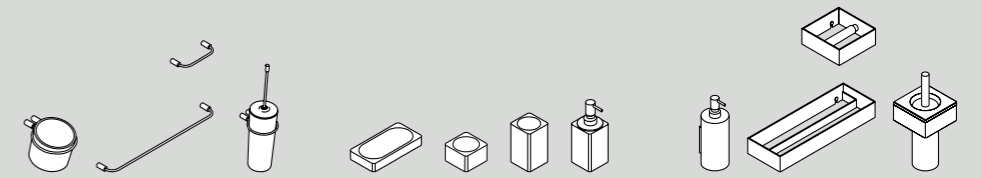

Accessori consigliati / Recommended accessories

Bucatini	Surf	369

Vasche consigliate / Recommended bathtubs

Vieques	In-Out	Pear cut
AVAS0911	AVAS1041	AVAS0914