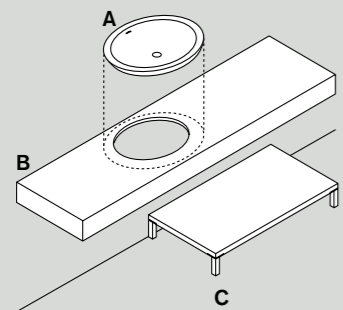

Flat XL + Spoon XL/ cm 200

- **A**
  Spoon XL
- **B**
  AXASX11Z200Z0NS
  L 2000 - 78"6/8
  P 500 - 19"3/4
  H 120 - 4"3/4
- **C**
  AFPAN08W

Flat XL	Composizione con piano autoportante in Parapan® bianco con bordo liscio, con lavabo Spoon XL a semincasso, completa di piletta, sifonatura e panchetta in rovere scuro	
	Composition with white Parapan® countertop with concealed wall fixings and plain edge, with semi-recessed Spoon XL washbasin, including waste, waste trap and dark oak bench	3.553
Rubineria/ Taps	Fez cromo/ Fez chrome	456
Specchi/ Mirrors	027	3.648
Illuminazione/ Lights	Parabola	868

Il preventivo è riferito alla composizione rappresentata graficamente, le immagini sono puramente indicative.
The quotation refers to the composition in the drawing, the pictures are merely indicative.

Accessori consigliati / Recommended accessories

O.L.C.	Porto	Surf

Vasche consigliate / Recommended bathtubs

Spoon XL	Ufo	Ottocento
AVAS0916	AVAS0906	AVAS0969