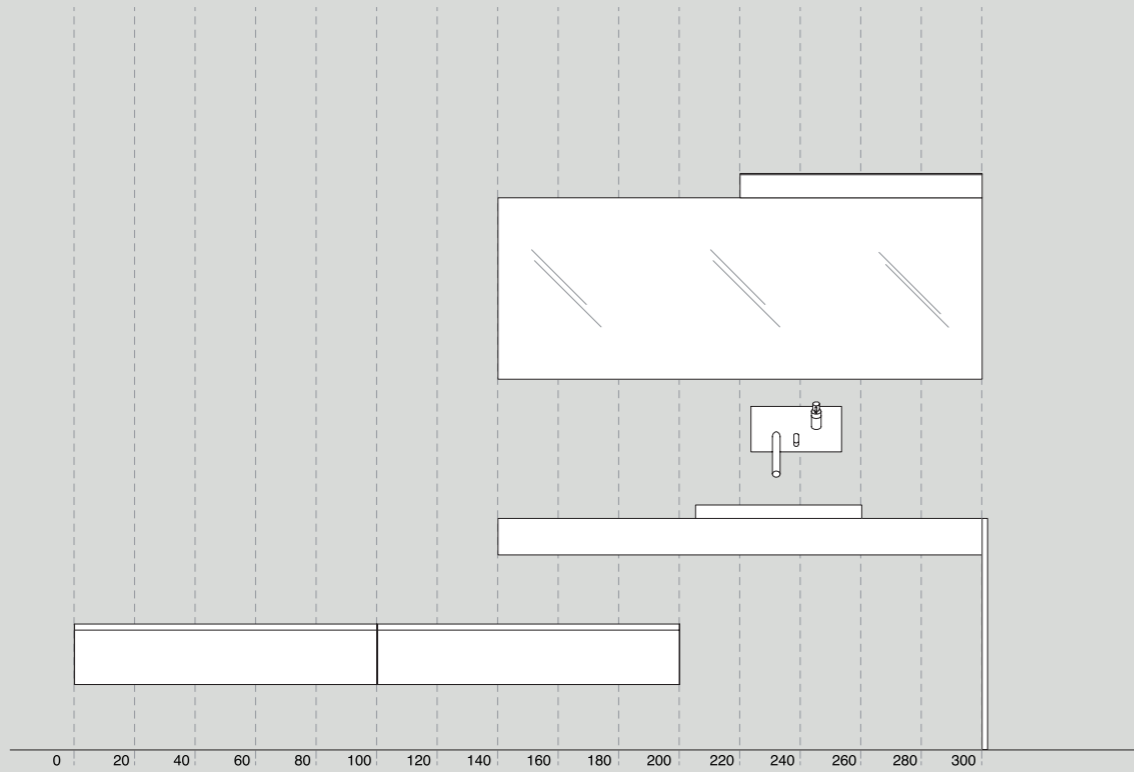

Flat XL + 002/ cm 160

- R **A**
  002
- RT **B**
  AXAL021R160RTDX
  L 1600 - 63"
  P 500 - 19³/₄"
  H 120 - 4³/₄"
- R B **C**
  AFXMO151104BR0R
  L 1000 - 39³/₈"
  P 425 - 16³/₄"
  H 200 - 7⁷/₈"

Flat XL	Composizione con piano autoportante in rovere naturale con bordo liscio, con lavabo 002 e struttura laterale, completa di pileta, sifonatura, contenitori in rovere naturale con frontale laccato bianco	
	Composition with natural oak countertop with concealed wall fixins and plain edge, with 002 washbasin and side structure, including waste, waste trap and natural oak storage units with white painted front panels	6.508
Rubinetteria/ Taps	Square lucida/ Square polished	1.472
Specchi/ Mirrors	Parabola con illuminazione/ Parabola with light	1.420

Il preventivo è riferito alla composizione rappresentata graficamente, le immagini sono puramente indicative.
The quotation refers to the composition in the drawing, the pictures are merely indicative.

Accessori consigliati / Recommended accessories

369	Porto	Bucatini

Vasche consigliate / Recommended bathtubs

Spoon	Cartesio	Woodline
AVAS0901	AVAS00980	AVAS0900