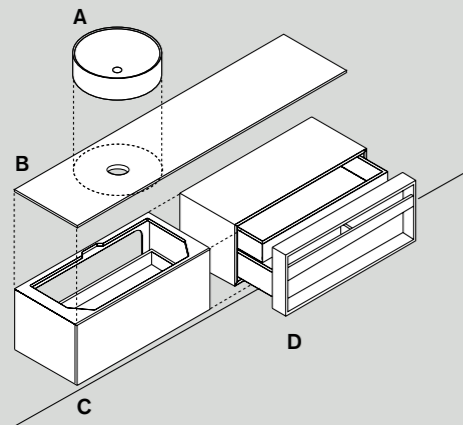

Flat XL + Bjhon 1 / cm 200