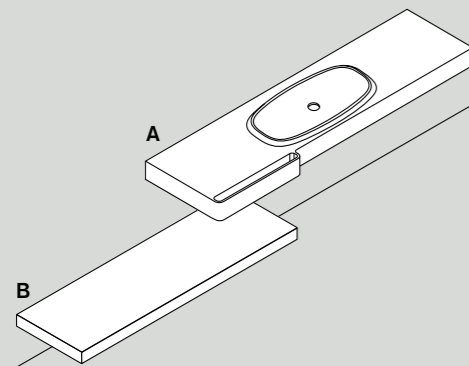

Flat XL + Desk/ cm 200

- Z **A**
  Desk
- EX **B**
  AXN00000160EXNS
  L 1600 - 63"
  P 500 - 19³/₈"
  H 60 - 2³/₈"

Flat XL	Composizione con piano autoportante in Exmar bianco con bordo liscio, con piano/lavabo Desk, completa di piletta e sifonatura Composition with Exmar countertop with concealed wall fixings and plain edge, with top/washbasin Desk, including waste and waste trap	5.190
Rubinetteria/ Taps	Fez cromo/ Fez chrome	456
Specchi/ Mirrors	4x4	553
Illuminazione/ Lights	4x4	899

Il preventivo è riferito alla composizione rappresentata graficamente, le immagini sono puramente indicative.
The quotation refers to the composition in the drawing, the pictures are merely indicative.

Accessori consigliati / Recommended accessories

Surf	Mach	Bucatini

Vasche consigliate / Recommended bathtubs

Cartesio	Deep	Pear cut
AVAS00980	AVAS0905	AVAS0914