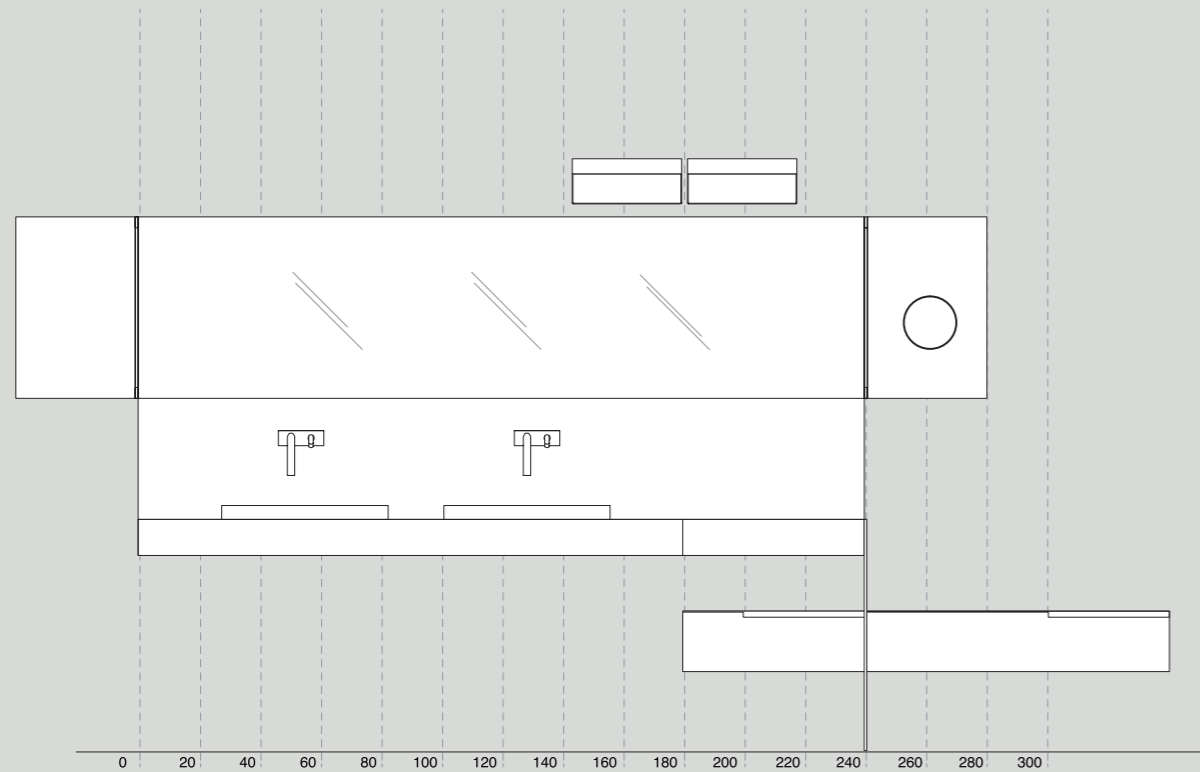

Flat XL + 002/ cm 240