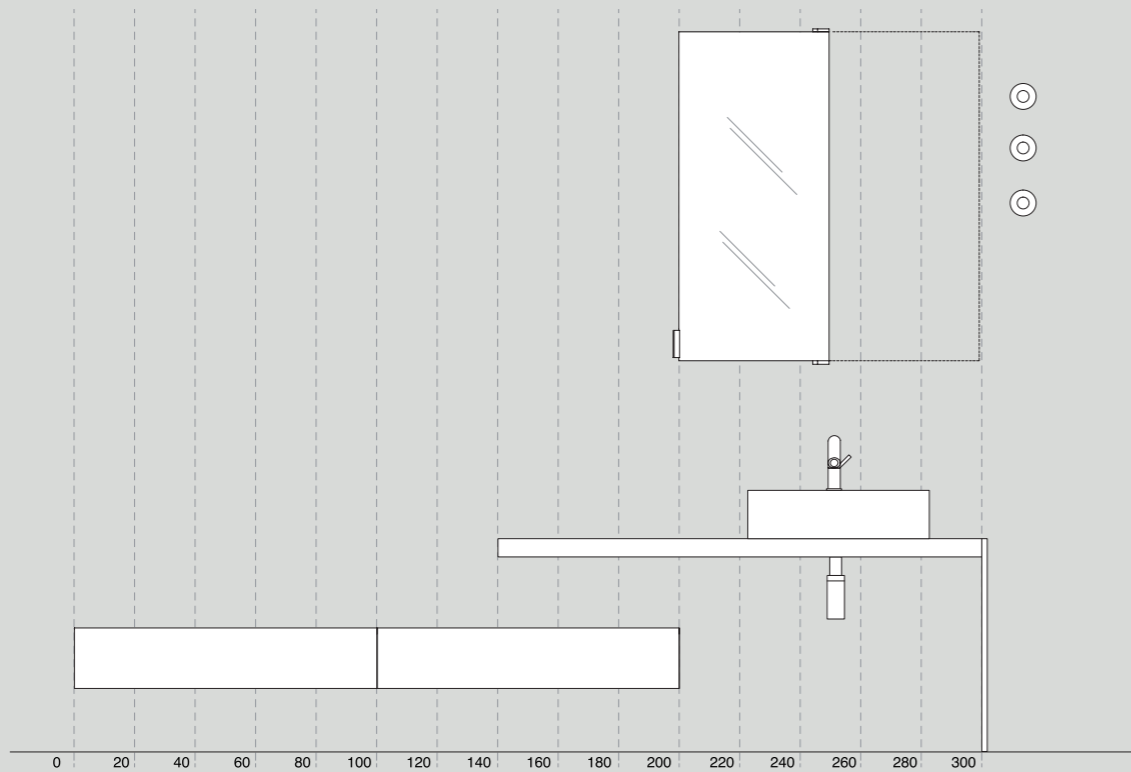

Flat XL + Block/ cm 160