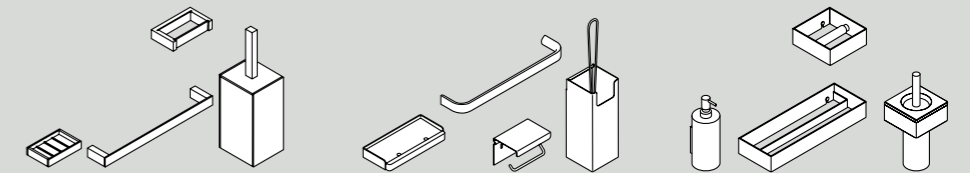

Accessori consigliati / Recommended accessories

Porto	Mach	369